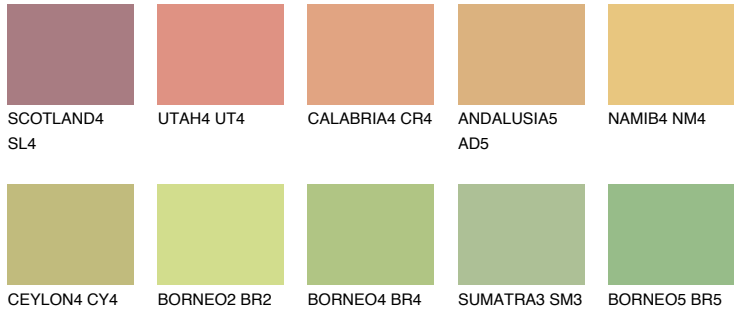

COLOUR DETAILS

CRETE5 CT5

59% TSR 53%

Matching colours

COLOURS

INTENSE

For more information on plasters and paints, go to www.ceresit.ee

*The presented colours refer to plasters and paints offered by Ceresit. Due to the use of digital techniques, the presented colours might not represent the original ones, thus they cannot be considered as a reliable colour presentation. We recommend checking the authentic colour samples.