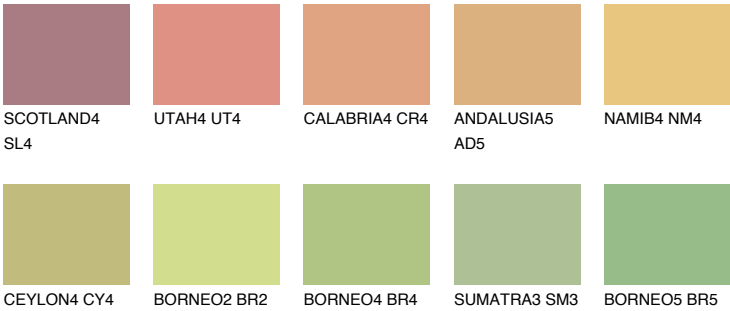

CRETE5 CT5

59% TSR 53%

Matching colours

COLOURS

INTENSE

For more information on plasters and paints, go to www.ceresit.ee

*The presented colours refer to plasters and paints offered by Ceresit. Due to the use of digital techniques, the presented colours might not represent the original ones, thus they cannot be considered as a reliable colour presentation. We recommend checking the authentic colour samples.