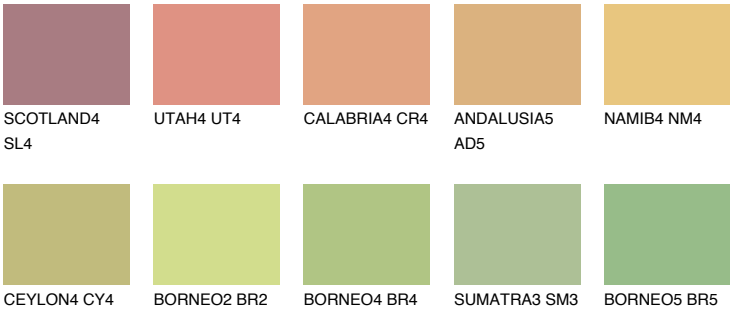

## CRETE5 CT5

59% TSR 53%

### Matching colours

#### COLOURS

#### INTENSE

For more information on plasters and paints, go to [www.ceresit.ee](http://www.ceresit.ee)

\*The presented colours refer to plasters and paints offered by Ceresit. Due to the use of digital techniques, the presented colours might not represent the original ones, thus they cannot be considered as a reliable colour presentation. We recommend checking the authentic colour samples.