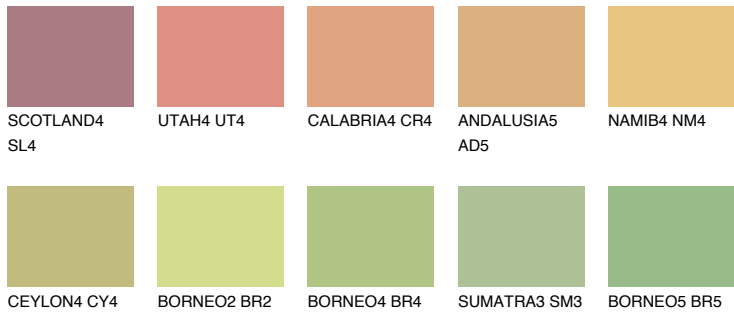

COLOUR DETAILS

CRETE5 CT5

59% TSR 53%

Matching colours

COLOURS

INTENSE

For more information on plasters and paints, go to www.ceresit.ee

*The presented colours refer to plasters and paints offered by Ceresit. Due to the use of digital techniques, the presented colours might not represent the original ones, thus they cannot be considered as a reliable colour presentation. We recommend checking the authentic colour samples.