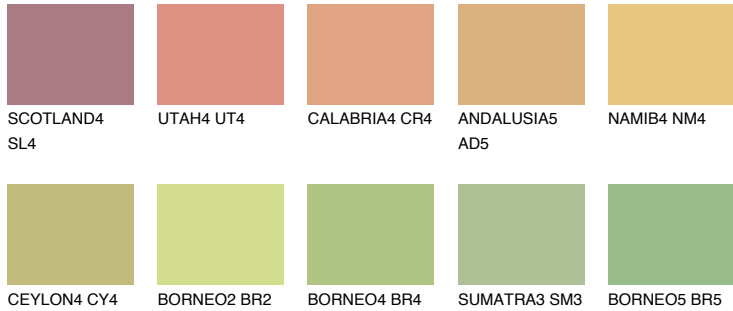

COLOUR DETAILS

CRETE5 CT5

59% TSR 53%

Matching colours

COLOURS

INTENSE

For more information on plasters and paints, go to www.ceresit.ee

*The presented colours refer to plasters and paints offered by Ceresit. Due to the use of digital techniques, the presented colours might not represent the original ones, thus they cannot be considered as a reliable colour presentation. We recommend checking the authentic colour samples.