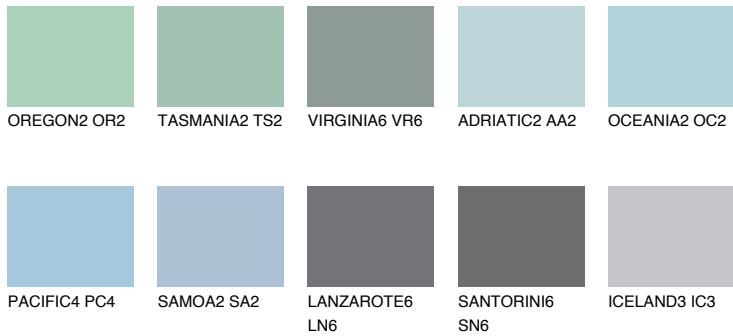

# COLOUR DETAILS

## OCEANIA3 OC3

53% TSR 58%

### Matching colours

#### COLOURS