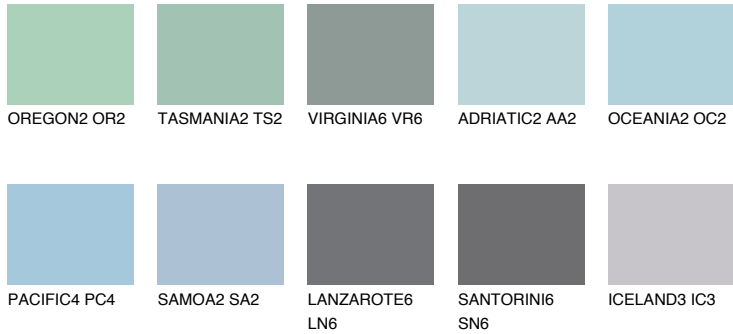

COLOUR DETAILS

OCEANIA3 OC3

53% TSR 58%

Matching colours

COLOURS

INTENSE

For more information on plasters and paints, go to www.ceresit.ee

*The presented colours refer to plasters and paints offered by Ceresit. Due to the use of digital techniques, the presented colours might not represent the original ones, thus they cannot be considered as a reliable colour presentation. We recommend checking the authentic colour samples.