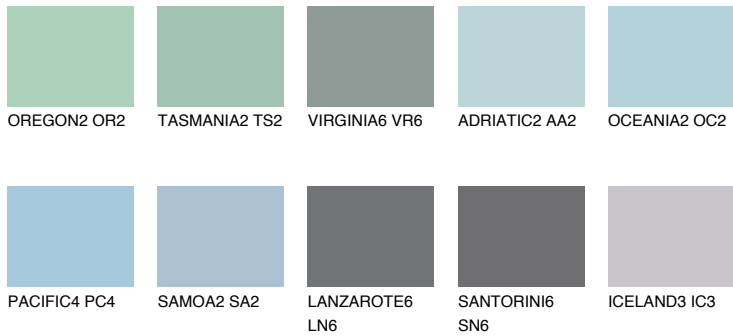

COLOUR DETAILS

OCEANIA3 OC3

53% TSR 58%

Matching colours

COLOURS

INTENSE

For more information on plasters and paints, go to www.ceresit.ee

*The presented colours refer to plasters and paints offered by Ceresit. Due to the use of digital techniques, the presented colours might not represent the original ones, thus they cannot be considered as a reliable colour presentation. We recommend checking the authentic colour samples.