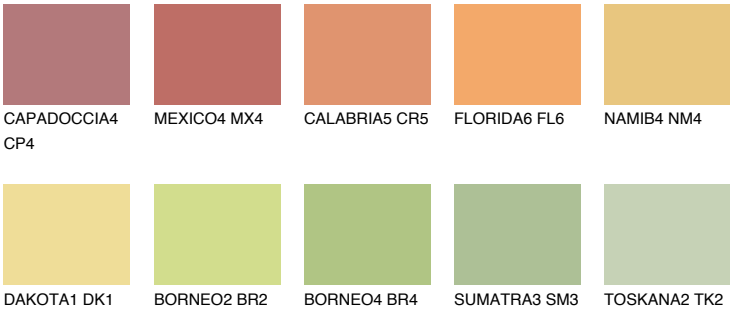

CRETE6 CT6

53% TSR 51%

Matching colours

COLOURS

INTENSE

For more information on plasters and paints, go to www.ceresit.ee

*The presented colours refer to plasters and paints offered by Ceresit. Due to the use of digital techniques, the presented colours might not represent the original ones, thus they cannot be considered as a reliable colour presentation. We recommend checking the authentic colour samples.