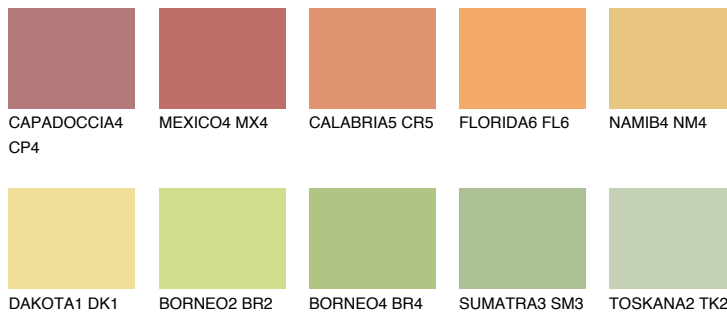

COLOUR DETAILS

CRETE6 CT6

53% TSR 51%

Matching colours

COLOURS

INTENSE

For more information on plasters and paints, go to www.ceresit.ee

*The presented colours refer to plasters and paints offered by Ceresit. Due to the use of digital techniques, the presented colours might not represent the original ones, thus they cannot be considered as a reliable colour presentation. We recommend checking the authentic colour samples.