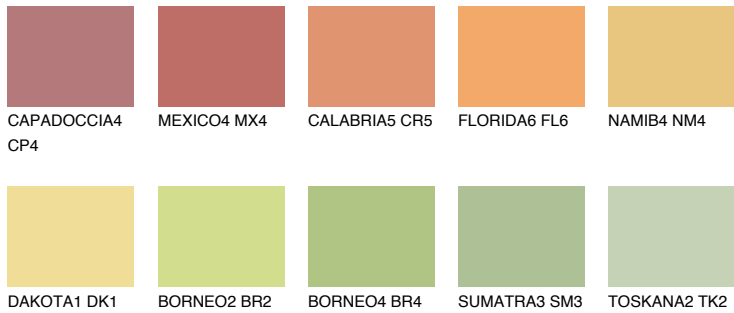

## CRETE6 CT6

53% **TSR** 51%

### Matching colours

#### COLOURS

#### INTENSE

For more information on plasters and paints, go to [www.ceresit.ee](http://www.ceresit.ee)

\*The presented colours refer to plasters and paints offered by Ceresit. Due to the use of digital techniques, the presented colours might not represent the original ones, thus they cannot be considered as a reliable colour presentation. We recommend checking the authentic colour samples.