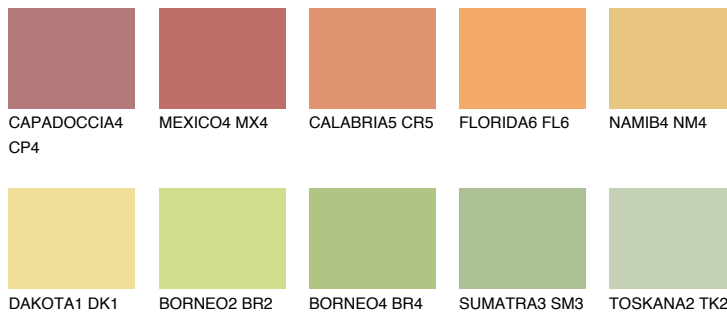

# COLOUR DETAILS

## CRETE6 CT6

53% TSR 51%

### Matching colours

#### COLOURS