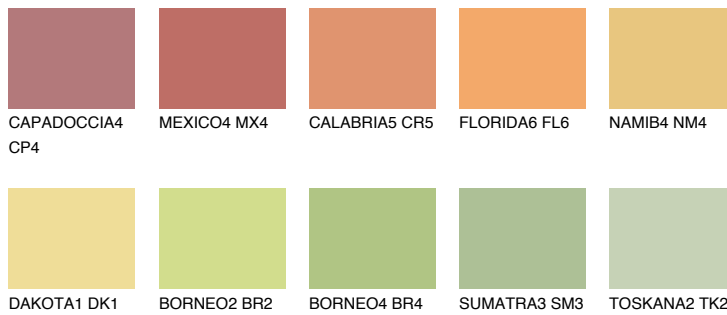

CRETE6 CT6

53% TSR 51%

Matching colours

COLOURS

INTENSE

For more information on plasters and paints, go to www.ceresit.ee

*The presented colours refer to plasters and paints offered by Ceresit. Due to the use of digital techniques, the presented colours might not represent the original ones, thus they cannot be considered as a reliable colour presentation. We recommend checking the authentic colour samples.