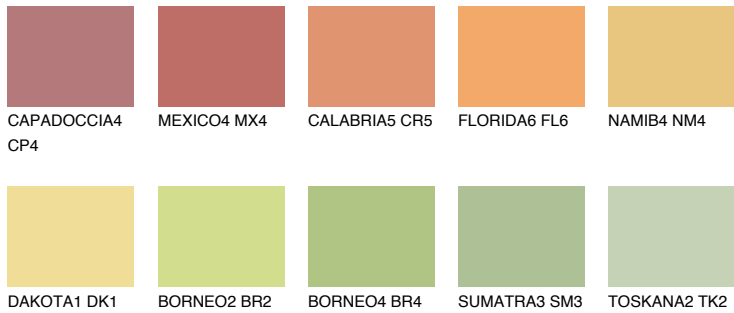

CRETE6 CT6

53% **TSR** 51%

Matching colours

COLOURS

INTENSE

For more information on plasters and paints, go to www.ceresit.ee

*The presented colours refer to plasters and paints offered by Ceresit. Due to the use of digital techniques, the presented colours might not represent the original ones, thus they cannot be considered as a reliable colour presentation. We recommend checking the authentic colour samples.