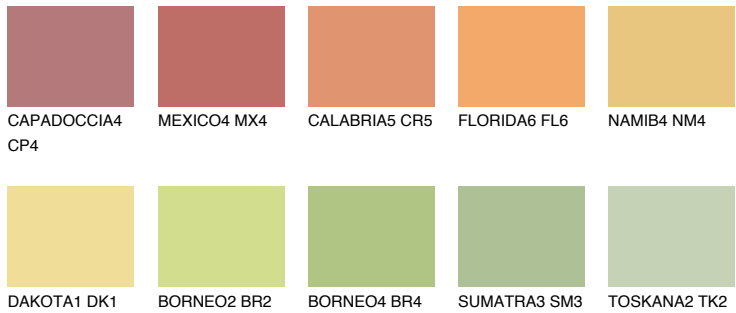

COLOUR DETAILS

CRETE6 CT6

53% TSR 51%

Matching colours

COLOURS

INTENSE

For more information on plasters and paints, go to www.ceresit.ee

*The presented colours refer to plasters and paints offered by Ceresit. Due to the use of digital techniques, the presented colours might not represent the original ones, thus they cannot be considered as a reliable colour presentation. We recommend checking the authentic colour samples.