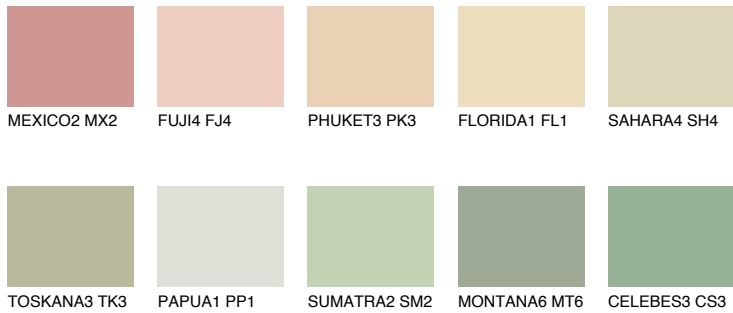

# COLOUR DETAILS

## CALIFORNIA1 CF1

76% TSR 70%

### Matching colours

#### COLOURS