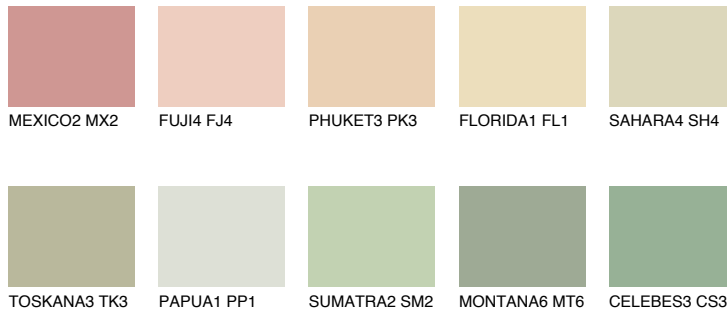

COLOUR DETAILS

CALIFORNIA1 CF1

76% TSR 70%

Matching colours

COLOURS

INTENSE

For more information on plasters and paints, go to www.ceresit.ee

*The presented colours refer to plasters and paints offered by Ceresit. Due to the use of digital techniques, the presented colours might not represent the original ones, thus they cannot be considered as a reliable colour presentation. We recommend checking the authentic colour samples.