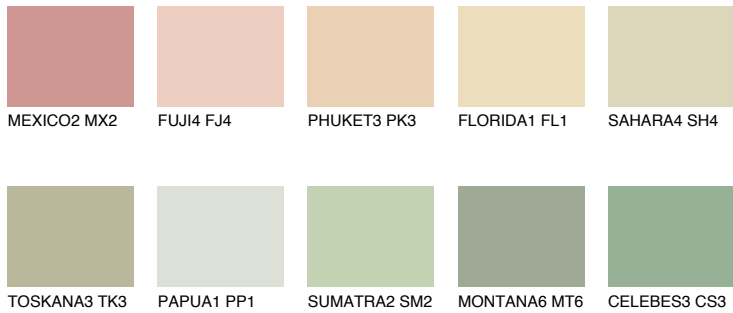

COLOUR DETAILS

CALIFORNIA1 CF1

76% TSR 70%

Matching colours

COLOURS

INTENSE

For more information on plasters and paints, go to www.ceresit.ee

*The presented colours refer to plasters and paints offered by Ceresit. Due to the use of digital techniques, the presented colours might not represent the original ones, thus they cannot be considered as a reliable colour presentation. We recommend checking the authentic colour samples.