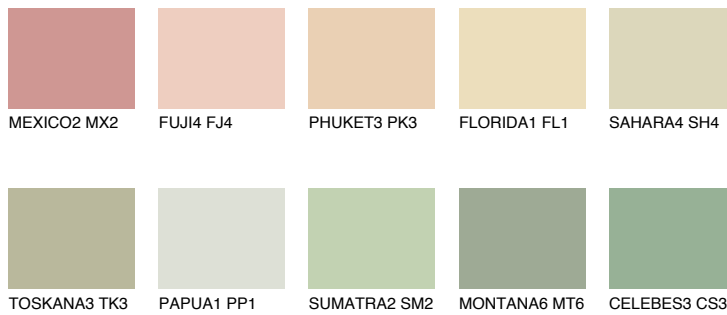

COLOUR DETAILS

CALIFORNIA1 CF1

76% TSR 70%

Matching colours

COLOURS

INTENSE

For more information on plasters and paints, go to www.ceresit.ee

*The presented colours refer to plasters and paints offered by Ceresit. Due to the use of digital techniques, the presented colours might not represent the original ones, thus they cannot be considered as a reliable colour presentation. We recommend checking the authentic colour samples.