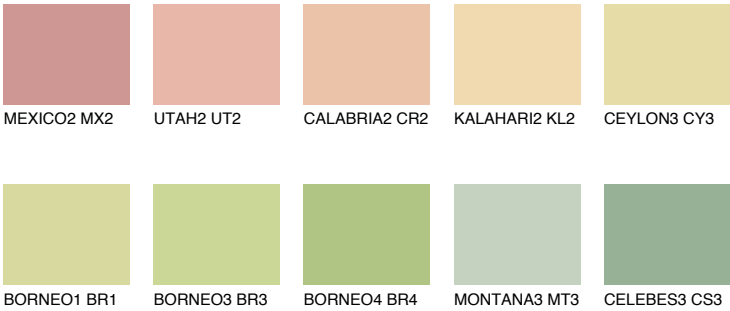

COLOUR DETAILS

CALIFORNIA2 CF2

75% TSR 68%

Matching colours

COLOURS

INTENSE

For more information on plasters and paints, go to www.ceresit.ee

*The presented colours refer to plasters and paints offered by Ceresit. Due to the use of digital techniques, the presented colours might not represent the original ones, thus they cannot be considered as a reliable colour presentation. We recommend checking the authentic colour samples.