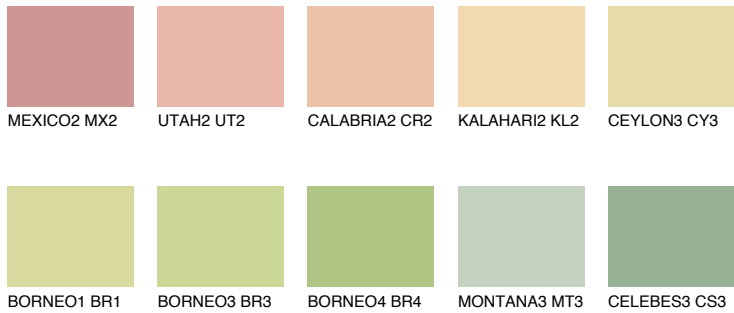

# COLOUR DETAILS

## CALIFORNIA2 CF2

75% TSR 68%

### Matching colours

#### COLOURS