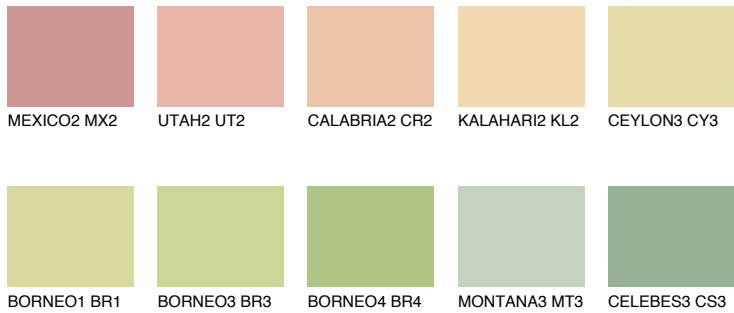

COLOUR DETAILS

CALIFORNIA2 CF2

75% TSR 68%

Matching colours

COLOURS

INTENSE

For more information on plasters and paints, go to www.ceresit.ee

*The presented colours refer to plasters and paints offered by Ceresit. Due to the use of digital techniques, the presented colours might not represent the original ones, thus they cannot be considered as a reliable colour presentation. We recommend checking the authentic colour samples.