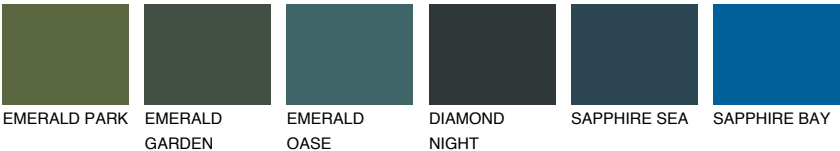

COLOUR DETAILS

CALIFORNIA2 CF2

75% TSR 68%

Matching colours

COLOURS

INTENSE

For more information on plasters and paints, go to www.ceresit.ee

*The presented colours refer to plasters and paints offered by Ceresit. Due to the use of digital techniques, the presented colours might not represent the original ones, thus they cannot be considered as a reliable colour presentation. We recommend checking the authentic colour samples.