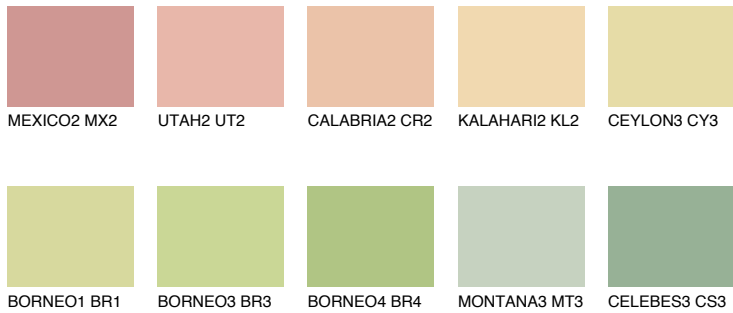

COLOUR DETAILS

CALIFORNIA2 CF2

75% TSR 68%

Matching colours

COLOURS

INTENSE

For more information on plasters and paints, go to www.ceresit.ee

*The presented colours refer to plasters and paints offered by Ceresit. Due to the use of digital techniques, the presented colours might not represent the original ones, thus they cannot be considered as a reliable colour presentation. We recommend checking the authentic colour samples.