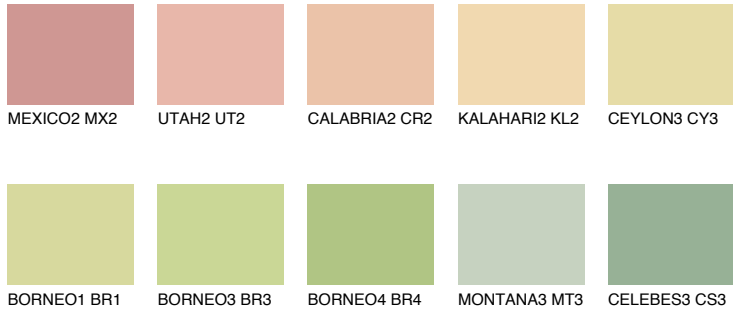

COLOUR DETAILS

CALIFORNIA2 CF2

75% TSR 68%

Matching colours

COLOURS

INTENSE

For more information on plasters and paints, go to www.ceresit.ee

*The presented colours refer to plasters and paints offered by Ceresit. Due to the use of digital techniques, the presented colours might not represent the original ones, thus they cannot be considered as a reliable colour presentation. We recommend checking the authentic colour samples.