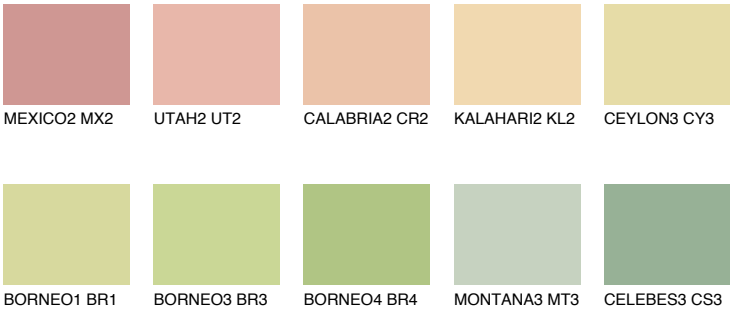

# COLOUR DETAILS

## CALIFORNIA2 CF2

75% TSR 68%

### Matching colours

#### COLOURS