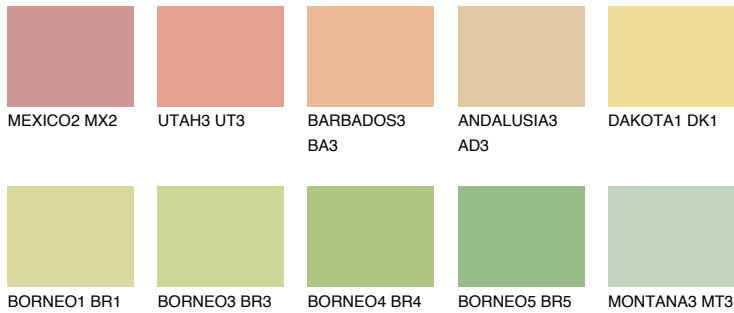

COLOUR DETAILS

CALIFORNIA3 CF3

73% TSR 68%

Matching colours

COLOURS

INTENSE

For more information on plasters and paints, go to www.ceresit.ee

*The presented colours refer to plasters and paints offered by Ceresit. Due to the use of digital techniques, the presented colours might not represent the original ones, thus they cannot be considered as a reliable colour presentation. We recommend checking the authentic colour samples.