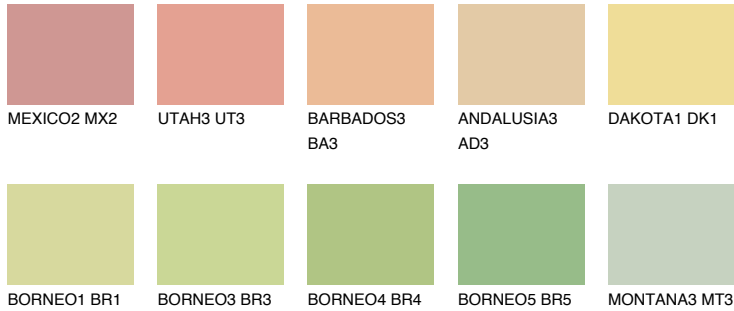

COLOUR DETAILS

CALIFORNIA3 CF3

73% TSR 68%

Matching colours

COLOURS

INTENSE

For more information on plasters and paints, go to www.ceresit.ee

*The presented colours refer to plasters and paints offered by Ceresit. Due to the use of digital techniques, the presented colours might not represent the original ones, thus they cannot be considered as a reliable colour presentation. We recommend checking the authentic colour samples.