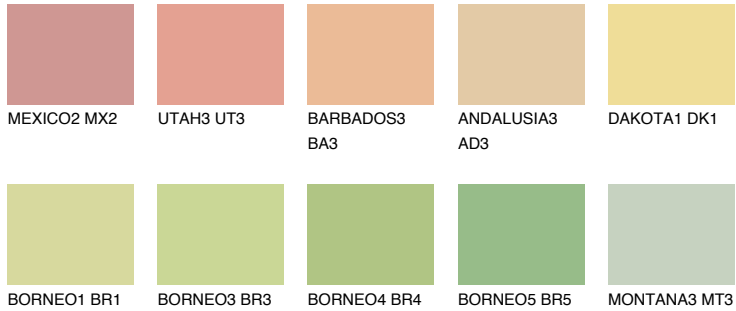

COLOUR DETAILS

CALIFORNIA3 CF3

73% TSR 68%

Matching colours

COLOURS

INTENSE

For more information on plasters and paints, go to www.ceresit.ee

*The presented colours refer to plasters and paints offered by Ceresit. Due to the use of digital techniques, the presented colours might not represent the original ones, thus they cannot be considered as a reliable colour presentation. We recommend checking the authentic colour samples.