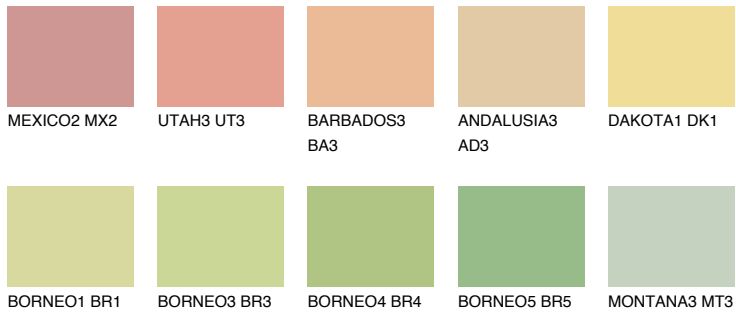

COLOUR DETAILS

CALIFORNIA3 CF3

73% TSR 68%

Matching colours

COLOURS

INTENSE

For more information on plasters and paints, go to www.ceresit.ee

*The presented colours refer to plasters and paints offered by Ceresit. Due to the use of digital techniques, the presented colours might not represent the original ones, thus they cannot be considered as a reliable colour presentation. We recommend checking the authentic colour samples.