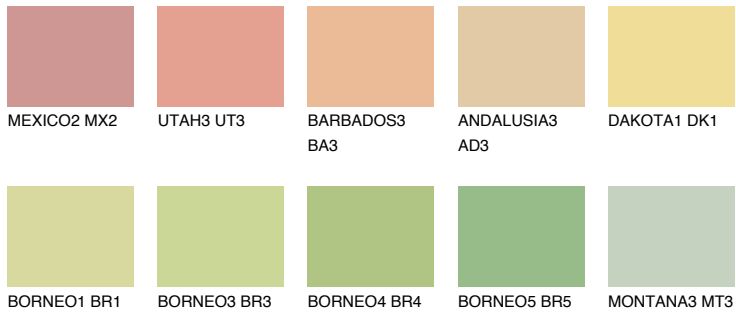

# COLOUR DETAILS

## CALIFORNIA3 CF3

73% TSR 68%

### Matching colours

#### COLOURS