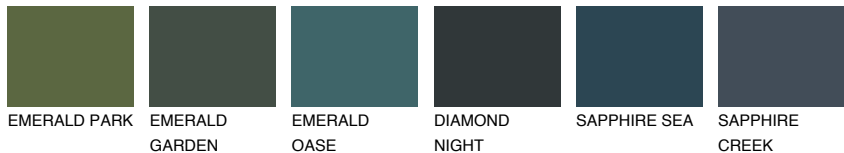

COLOUR DETAILS

CALIFORNIA4 CF4

70% TSR 66%

Matching colours

COLOURS

INTENSE

For more information on plasters and paints, go to www.ceresit.ee

*The presented colours refer to plasters and paints offered by Ceresit. Due to the use of digital techniques, the presented colours might not represent the original ones, thus they cannot be considered as a reliable colour presentation. We recommend checking the authentic colour samples.