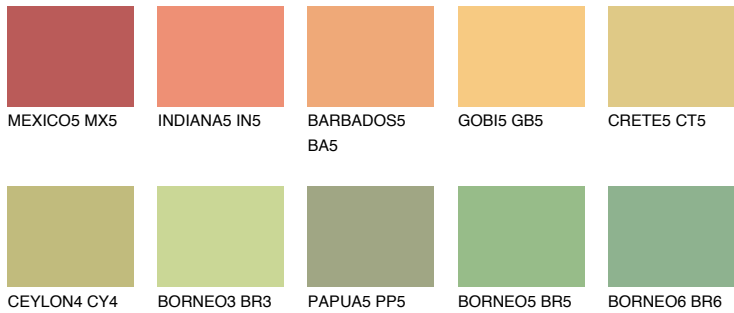

COLOUR DETAILS

CALIFORNIA4 CF4

70% TSR 66%

Matching colours

COLOURS

INTENSE

For more information on plasters and paints, go to www.ceresit.ee

*The presented colours refer to plasters and paints offered by Ceresit. Due to the use of digital techniques, the presented colours might not represent the original ones, thus they cannot be considered as a reliable colour presentation. We recommend checking the authentic colour samples.