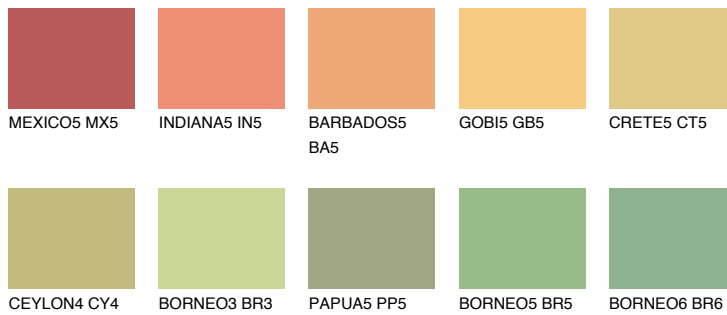

COLOUR DETAILS

CALIFORNIA4 CF4

70% TSR 66%

Matching colours

COLOURS

INTENSE

For more information on plasters and paints, go to www.ceresit.ee

*The presented colours refer to plasters and paints offered by Ceresit. Due to the use of digital techniques, the presented colours might not represent the original ones, thus they cannot be considered as a reliable colour presentation. We recommend checking the authentic colour samples.