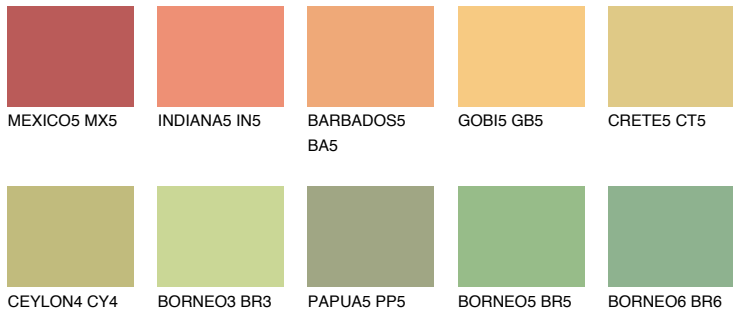

COLOUR DETAILS

CALIFORNIA4 CF4

70% TSR 66%

Matching colours

COLOURS

INTENSE

For more information on plasters and paints, go to www.ceresit.ee

*The presented colours refer to plasters and paints offered by Ceresit. Due to the use of digital techniques, the presented colours might not represent the original ones, thus they cannot be considered as a reliable colour presentation. We recommend checking the authentic colour samples.