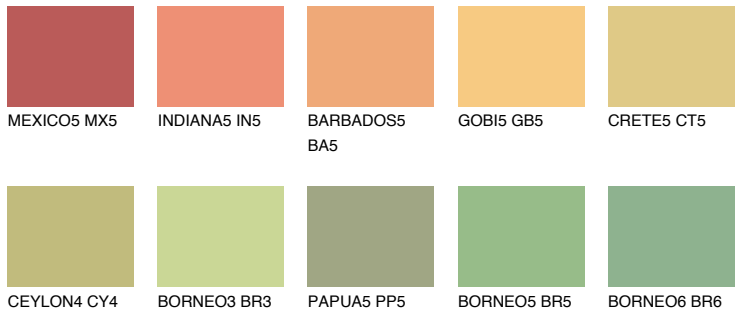

COLOUR DETAILS

CALIFORNIA4 CF4

70% TSR 66%

Matching colours

COLOURS

INTENSE

For more information on plasters and paints, go to www.ceresit.ee

*The presented colours refer to plasters and paints offered by Ceresit. Due to the use of digital techniques, the presented colours might not represent the original ones, thus they cannot be considered as a reliable colour presentation. We recommend checking the authentic colour samples.