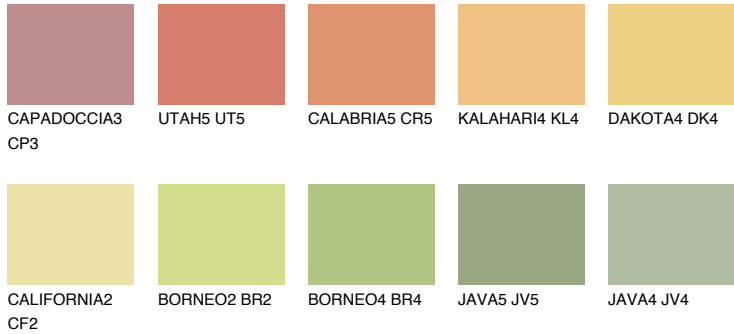

COLOUR DETAILS

CALIFORNIA5 CF5

70% TSR 67%

Matching colours

COLOURS

INTENSE

For more information on plasters and paints, go to www.ceresit.ee

*The presented colours refer to plasters and paints offered by Ceresit. Due to the use of digital techniques, the presented colours might not represent the original ones, thus they cannot be considered as a reliable colour presentation. We recommend checking the authentic colour samples.