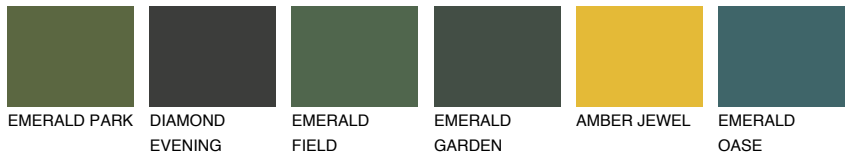

COLOUR DETAILS

CALIFORNIA5 CF5

70% TSR 67%

Matching colours

COLOURS

INTENSE

For more information on plasters and paints, go to www.ceresit.ee

*The presented colours refer to plasters and paints offered by Ceresit. Due to the use of digital techniques, the presented colours might not represent the original ones, thus they cannot be considered as a reliable colour presentation. We recommend checking the authentic colour samples.