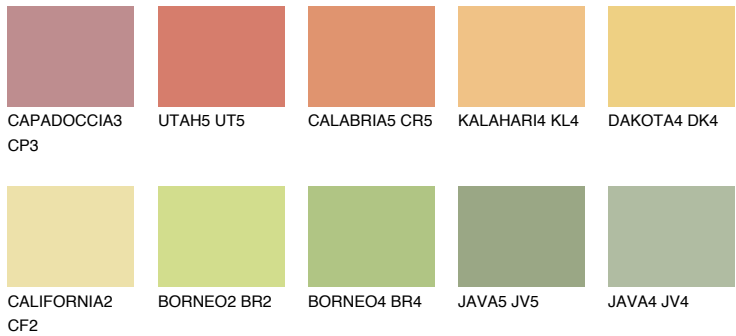

# COLOUR DETAILS

## CALIFORNIA5 CF5

70% TSR 67%

### Matching colours

#### COLOURS