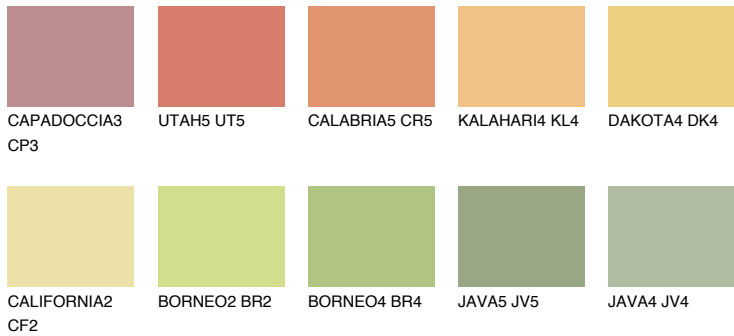

COLOUR DETAILS

CALIFORNIA5 CF5

70% TSR 67%

Matching colours

COLOURS

INTENSE

For more information on plasters and paints, go to www.ceresit.ee

*The presented colours refer to plasters and paints offered by Ceresit. Due to the use of digital techniques, the presented colours might not represent the original ones, thus they cannot be considered as a reliable colour presentation. We recommend checking the authentic colour samples.