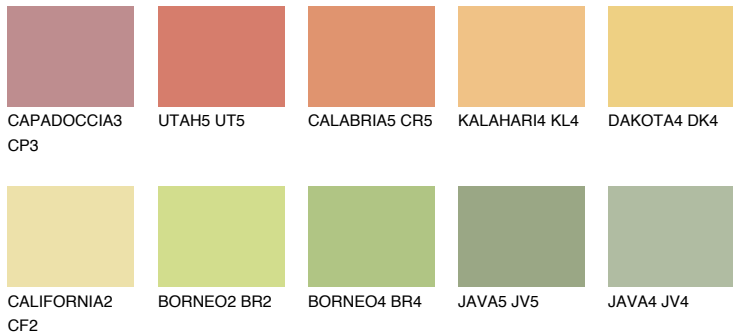

# COLOUR DETAILS

## CALIFORNIA5 CF5

70% TSR 67%

### Matching colours

#### COLOURS