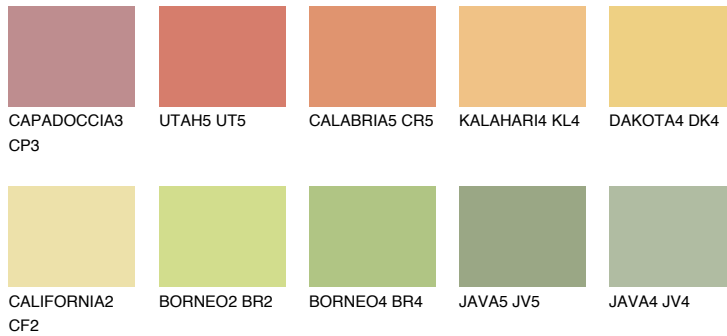

# COLOUR DETAILS

## CALIFORNIA5 CF5

70% TSR 67%

### Matching colours

#### COLOURS