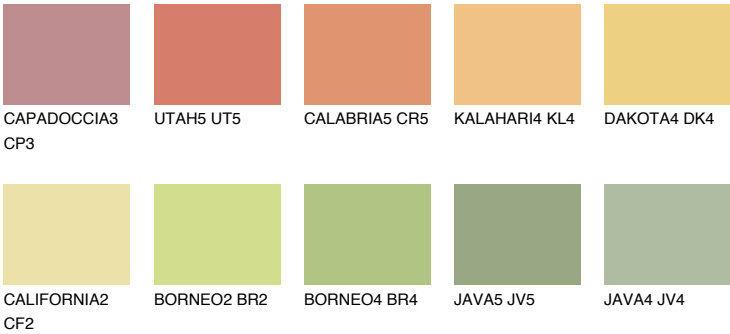

CALIFORNIA5 CF5

70% TSR 67%

Matching colours

COLOURS

INTENSE

For more information on plasters and paints, go to www.ceresit.ee

*The presented colours refer to plasters and paints offered by Ceresit. Due to the use of digital techniques, the presented colours might not represent the original ones, thus they cannot be considered as a reliable colour presentation. We recommend checking the authentic colour samples.