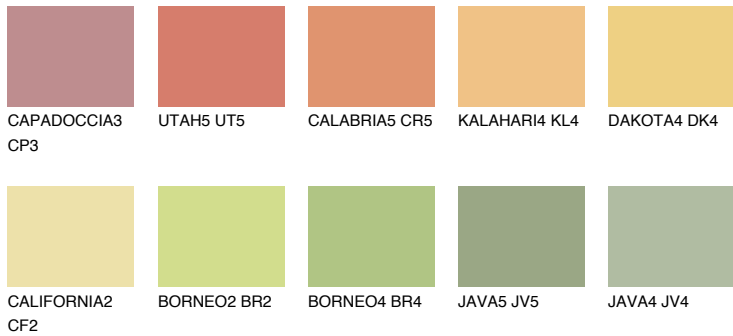

COLOUR DETAILS

CALIFORNIA5 CF5

70% TSR 67%

Matching colours

COLOURS

INTENSE

For more information on plasters and paints, go to www.ceresit.ee

*The presented colours refer to plasters and paints offered by Ceresit. Due to the use of digital techniques, the presented colours might not represent the original ones, thus they cannot be considered as a reliable colour presentation. We recommend checking the authentic colour samples.