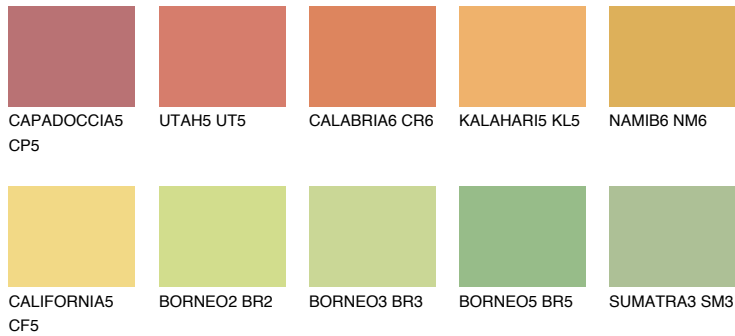

# COLOUR DETAILS

## CALIFORNIA6 CF6

65% TSR 65%

### Matching colours

#### COLOURS