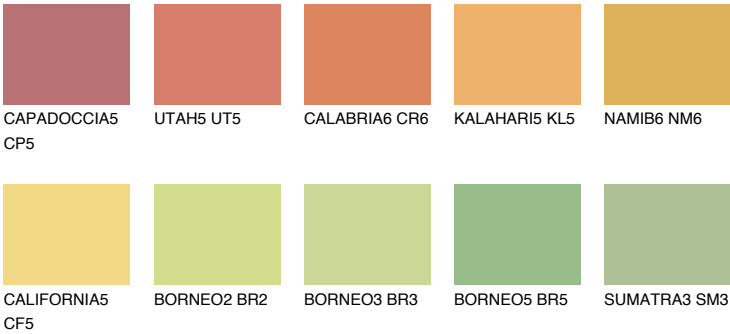

COLOUR DETAILS

CALIFORNIA6 CF6

65% TSR 65%

Matching colours

COLOURS

INTENSE

For more information on plasters and paints, go to www.ceresit.ee

*The presented colours refer to plasters and paints offered by Ceresit. Due to the use of digital techniques, the presented colours might not represent the original ones, thus they cannot be considered as a reliable colour presentation. We recommend checking the authentic colour samples.