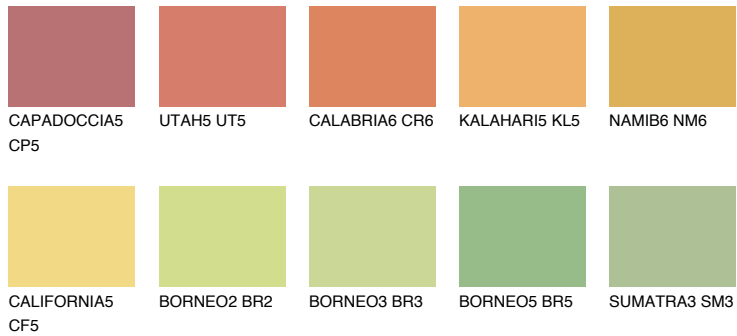

COLOUR DETAILS

CALIFORNIA6 CF6

65% TSR 65%

Matching colours

COLOURS

INTENSE

For more information on plasters and paints, go to www.ceresit.ee

*The presented colours refer to plasters and paints offered by Ceresit. Due to the use of digital techniques, the presented colours might not represent the original ones, thus they cannot be considered as a reliable colour presentation. We recommend checking the authentic colour samples.