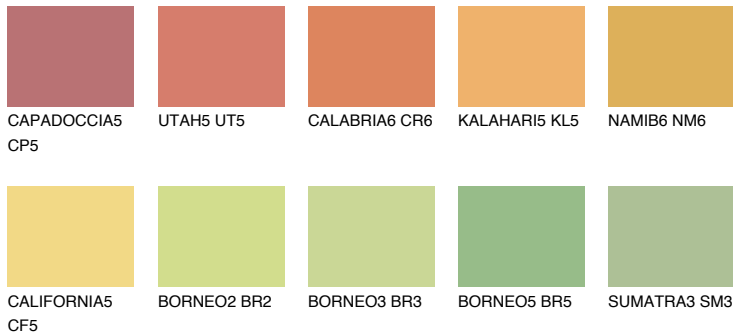

COLOUR DETAILS

CALIFORNIA6 CF6

65% TSR 65%

Matching colours

COLOURS

INTENSE

For more information on plasters and paints, go to www.ceresit.ee

*The presented colours refer to plasters and paints offered by Ceresit. Due to the use of digital techniques, the presented colours might not represent the original ones, thus they cannot be considered as a reliable colour presentation. We recommend checking the authentic colour samples.