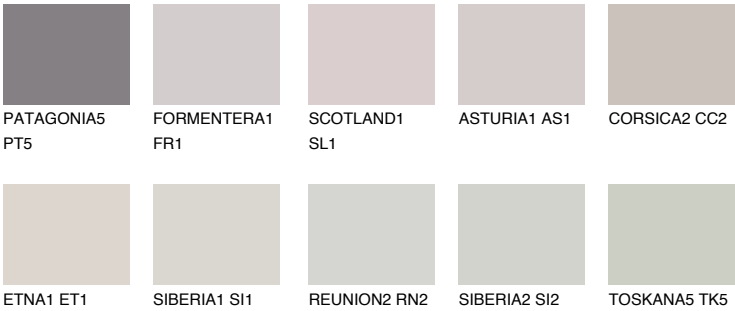

## CORSICA1 CC1

62% **TSR** 61%

### Matching colours

#### COLOURS

#### INTENSE

For more information on plasters and paints, go to [www.ceresit.ee](http://www.ceresit.ee)

\*The presented colours refer to plasters and paints offered by Ceresit. Due to the use of digital techniques, the presented colours might not represent the original ones, thus they cannot be considered as a reliable colour presentation. We recommend checking the authentic colour samples.