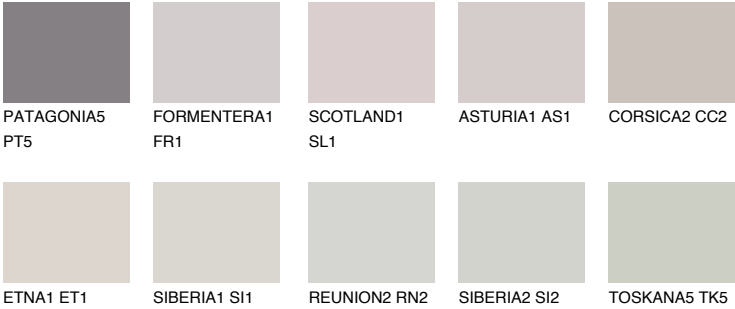

## CORSICA1 CC1

62% **TSR** 61%

### Matching colours

#### COLOURS

#### INTENSE

For more information on plasters and paints, go to [www.ceresit.ee](http://www.ceresit.ee)

\*The presented colours refer to plasters and paints offered by Ceresit. Due to the use of digital techniques, the presented colours might not represent the original ones, thus they cannot be considered as a reliable colour presentation. We recommend checking the authentic colour samples.