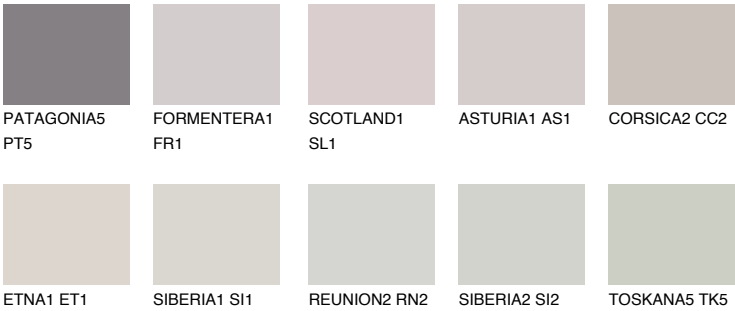

CORSICA1 CC1

62% **TSR** 61%

Matching colours

COLOURS

INTENSE

For more information on plasters and paints, go to www.ceresit.ee

*The presented colours refer to plasters and paints offered by Ceresit. Due to the use of digital techniques, the presented colours might not represent the original ones, thus they cannot be considered as a reliable colour presentation. We recommend checking the authentic colour samples.