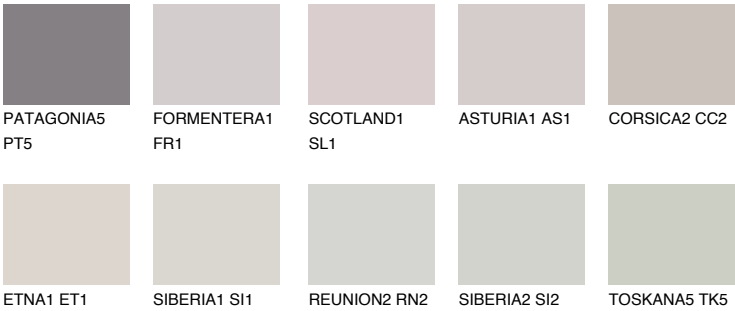

COLOUR DETAILS

CORSICA1 CC1

62% **TSR** 61%

Matching colours

COLOURS

INTENSE

For more information on plasters and paints, go to www.ceresit.ee

*The presented colours refer to plasters and paints offered by Ceresit. Due to the use of digital techniques, the presented colours might not represent the original ones, thus they cannot be considered as a reliable colour presentation. We recommend checking the authentic colour samples.