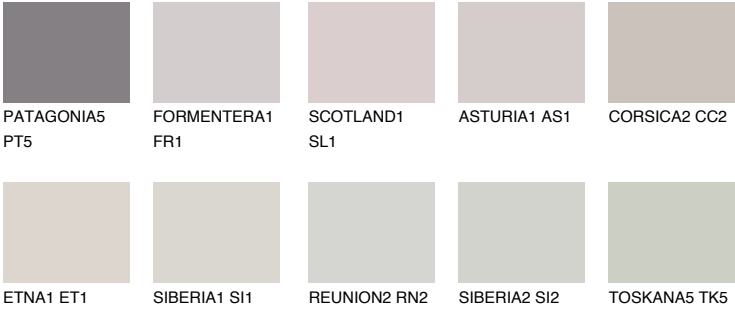

CORSICA1 CC1

62% **TSR** 61%

Matching colours

COLOURS

INTENSE

For more information on plasters and paints, go to www.ceresit.ee

*The presented colours refer to plasters and paints offered by Ceresit. Due to the use of digital techniques, the presented colours might not represent the original ones, thus they cannot be considered as a reliable colour presentation. We recommend checking the authentic colour samples.