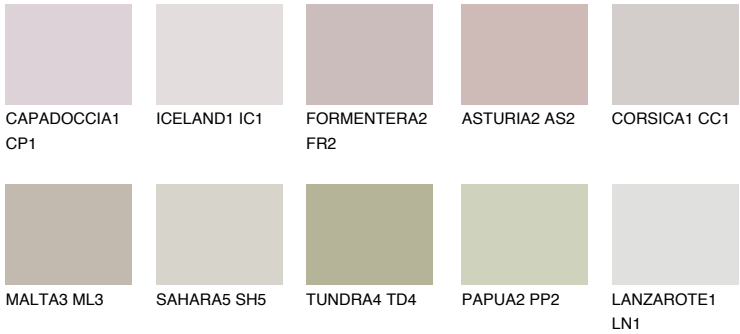

COLOUR DETAILS

CORSICA2 CC2

55% TSR 50%

Matching colours

COLOURS

INTENSE

For more information on plasters and paints, go to www.ceresit.ee

*The presented colours refer to plasters and paints offered by Ceresit. Due to the use of digital techniques, the presented colours might not represent the original ones, thus they cannot be considered as a reliable colour presentation. We recommend checking the authentic colour samples.