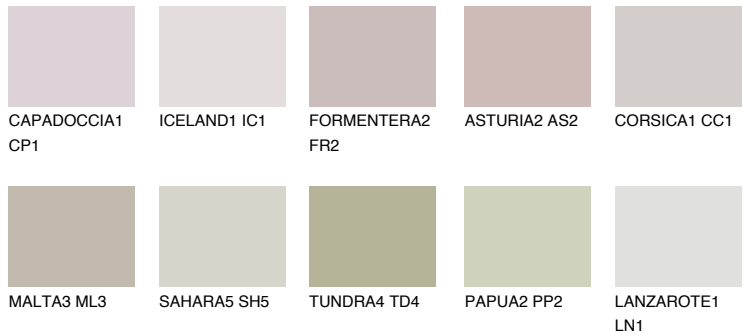

COLOUR DETAILS

CORSICA2 CC2

55% TSR 50%

Matching colours

COLOURS

INTENSE

For more information on plasters and paints, go to www.ceresit.ee

*The presented colours refer to plasters and paints offered by Ceresit. Due to the use of digital techniques, the presented colours might not represent the original ones, thus they cannot be considered as a reliable colour presentation. We recommend checking the authentic colour samples.