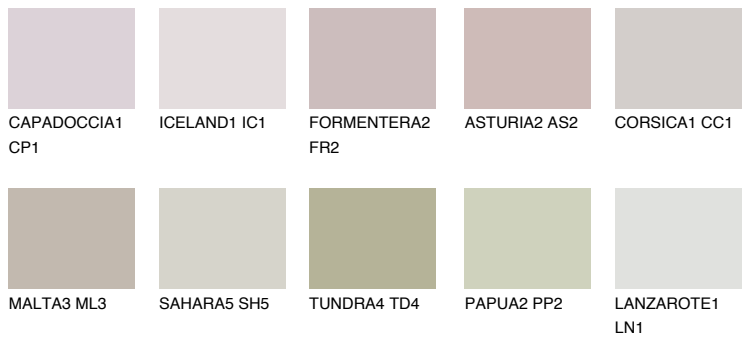

# COLOUR DETAILS

### Matching colours

#### COLOURS

#### INTENSE

For more information on plasters and paints, go to [www.ceresit.ee](http://www.ceresit.ee)

\*The presented colours refer to plasters and paints offered by Ceresit. Due to the use of digital techniques, the presented colours might not represent the original ones, thus they cannot be considered as a reliable colour presentation. We recommend checking the authentic colour samples.