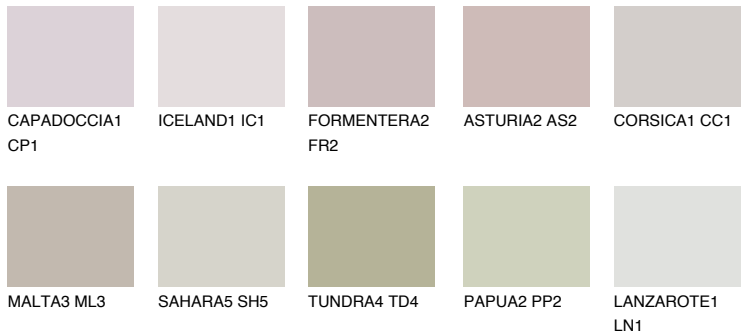

COLOUR DETAILS

CORSICA2 CC2

55% TSR 50%

Matching colours

COLOURS

INTENSE

For more information on plasters and paints, go to www.ceresit.ee

*The presented colours refer to plasters and paints offered by Ceresit. Due to the use of digital techniques, the presented colours might not represent the original ones, thus they cannot be considered as a reliable colour presentation. We recommend checking the authentic colour samples.