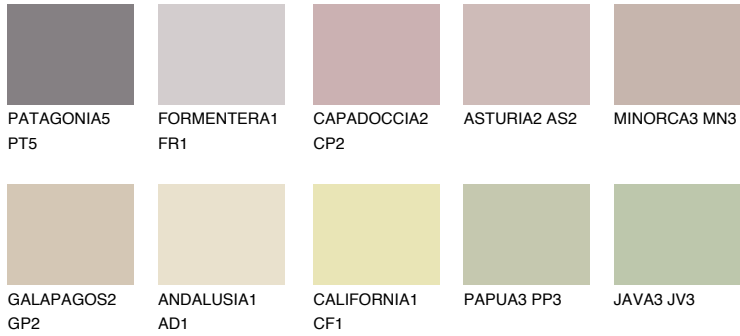

# COLOUR DETAILS

### Matching colours

#### COLOURS

#### INTENSE

For more information on plasters and paints, go to [www.ceresit.ee](http://www.ceresit.ee)

\*The presented colours refer to plasters and paints offered by Ceresit. Due to the use of digital techniques, the presented colours might not represent the original ones, thus they cannot be considered as a reliable colour presentation. We recommend checking the authentic colour samples.