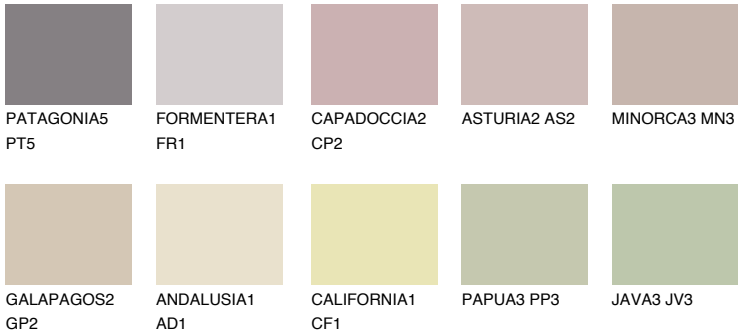

COLOUR DETAILS

CORSICA3 CC3

50% TSR 49%

Matching colours

COLOURS

INTENSE

For more information on plasters and paints, go to www.ceresit.ee

*The presented colours refer to plasters and paints offered by Ceresit. Due to the use of digital techniques, the presented colours might not represent the original ones, thus they cannot be considered as a reliable colour presentation. We recommend checking the authentic colour samples.