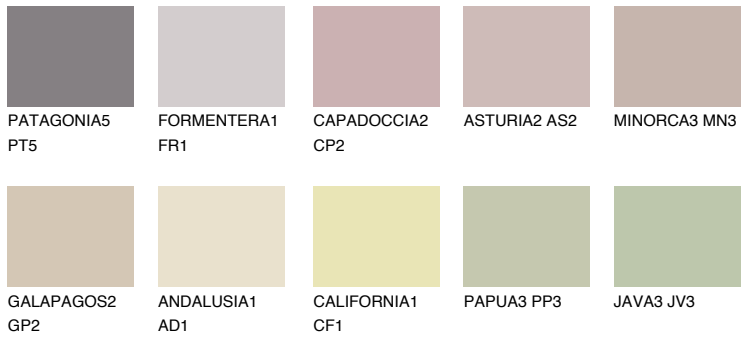

# COLOUR DETAILS

### Matching colours

#### COLOURS

#### INTENSE

For more information on plasters and paints, go to [www.ceresit.ee](http://www.ceresit.ee)

\*The presented colours refer to plasters and paints offered by Ceresit. Due to the use of digital techniques, the presented colours might not represent the original ones, thus they cannot be considered as a reliable colour presentation. We recommend checking the authentic colour samples.