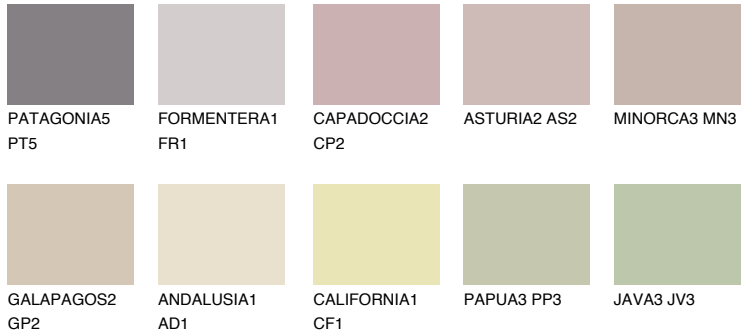

COLOUR DETAILS

CORSICA3 CC3

50% TSR 49%

Matching colours

COLOURS

INTENSE

For more information on plasters and paints, go to www.ceresit.ee

*The presented colours refer to plasters and paints offered by Ceresit. Due to the use of digital techniques, the presented colours might not represent the original ones, thus they cannot be considered as a reliable colour presentation. We recommend checking the authentic colour samples.