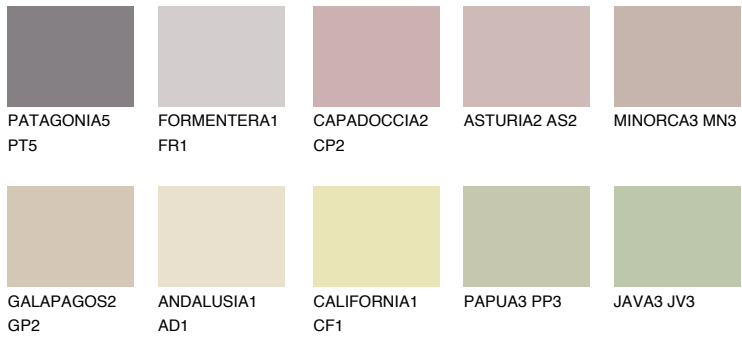

COLOUR DETAILS

CORSICA3 CC3

50% TSR 49%

Matching colours

COLOURS

INTENSE

For more information on plasters and paints, go to www.ceresit.ee

*The presented colours refer to plasters and paints offered by Ceresit. Due to the use of digital techniques, the presented colours might not represent the original ones, thus they cannot be considered as a reliable colour presentation. We recommend checking the authentic colour samples.