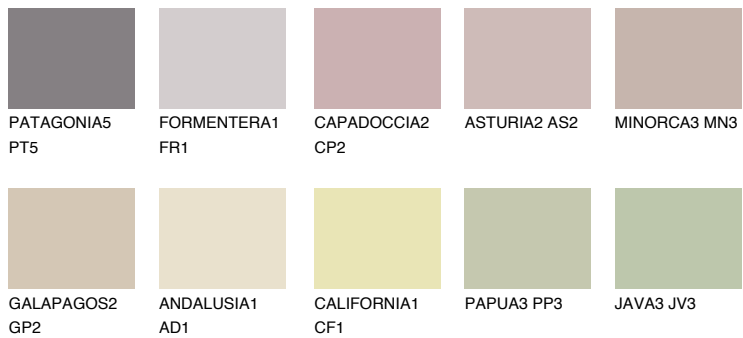

COLOUR DETAILS

CORSICA3 CC3

50% TSR 49%

Matching colours

COLOURS

INTENSE

For more information on plasters and paints, go to www.ceresit.ee

*The presented colours refer to plasters and paints offered by Ceresit. Due to the use of digital techniques, the presented colours might not represent the original ones, thus they cannot be considered as a reliable colour presentation. We recommend checking the authentic colour samples.