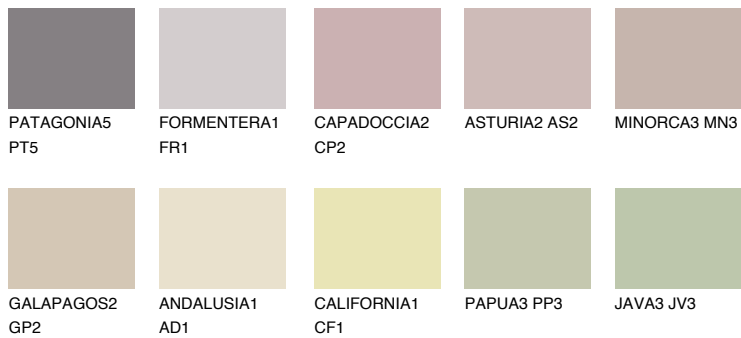

COLOUR DETAILS

CORSICA3 CC3

50% TSR 49%

Matching colours

COLOURS

INTENSE

For more information on plasters and paints, go to www.ceresit.ee

*The presented colours refer to plasters and paints offered by Ceresit. Due to the use of digital techniques, the presented colours might not represent the original ones, thus they cannot be considered as a reliable colour presentation. We recommend checking the authentic colour samples.