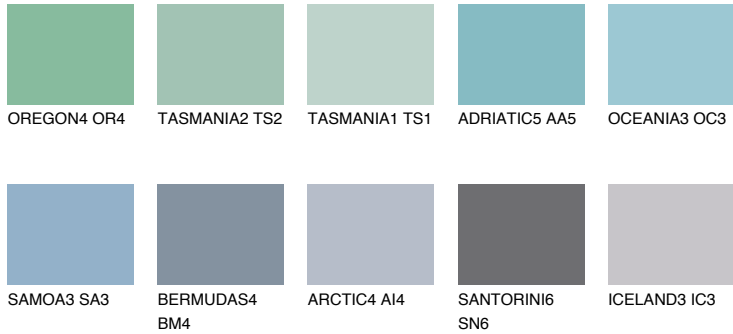

# COLOUR DETAILS

## OCEANIA4 OC4

50% TSR 57%

### Matching colours

#### COLOURS