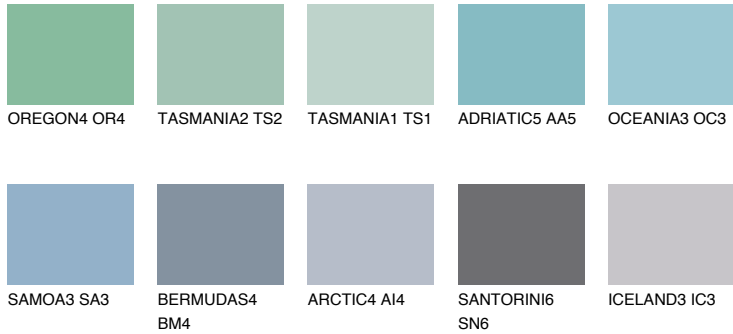

# COLOUR DETAILS

## OCEANIA4 OC4

50% **TSR** 57%

### Matching colours

#### COLOURS