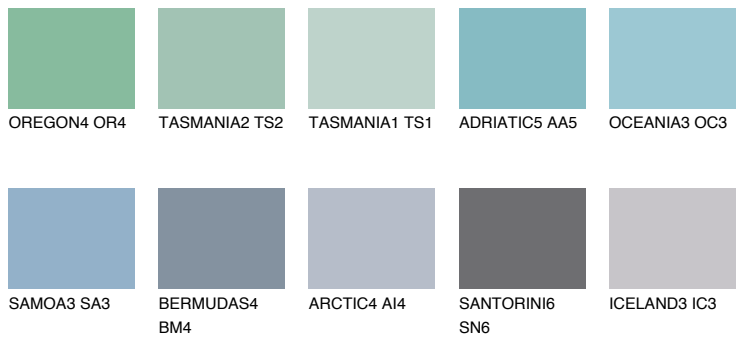

# COLOUR DETAILS

## OCEANIA4 OC4

50% **TSR** 57%

### Matching colours

#### COLOURS