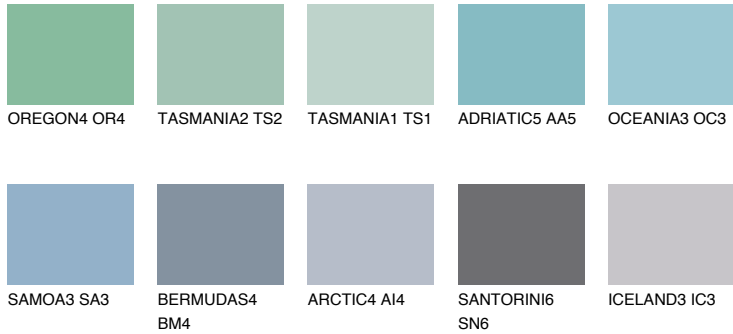

COLOUR DETAILS

OCEANIA4 OC4

50% **TSR** 57%

Matching colours

COLOURS

INTENSE

For more information on plasters and paints, go to www.ceresit.ee

*The presented colours refer to plasters and paints offered by Ceresit. Due to the use of digital techniques, the presented colours might not represent the original ones, thus they cannot be considered as a reliable colour presentation. We recommend checking the authentic colour samples.