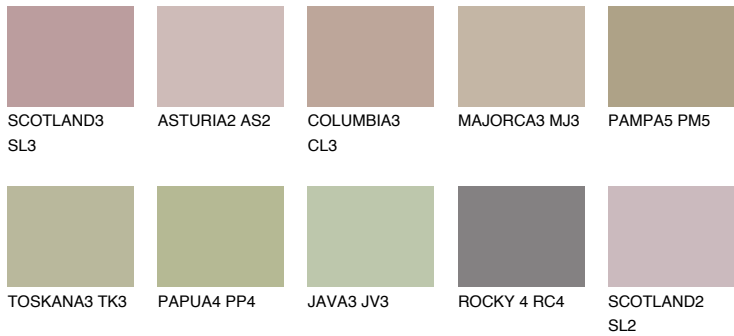

COLOUR DETAILS

CORSICA4 CC4

39% TSR 39%

Matching colours

COLOURS

INTENSE

For more information on plasters and paints, go to www.ceresit.ee

*The presented colours refer to plasters and paints offered by Ceresit. Due to the use of digital techniques, the presented colours might not represent the original ones, thus they cannot be considered as a reliable colour presentation. We recommend checking the authentic colour samples.