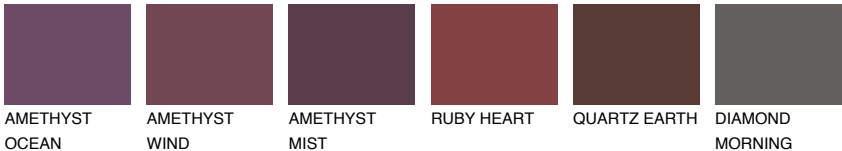

CORSIKA4 CC4

39% TSR 39%

Matching colours

COLOURS

INTENSE

For more information on plasters and paints, go to www.ceresit.ee

*The presented colours refer to plasters and paints offered by Ceresit. Due to the use of digital techniques, the presented colours might not represent the original ones, thus they cannot be considered as a reliable colour presentation. We recommend checking the authentic colour samples.