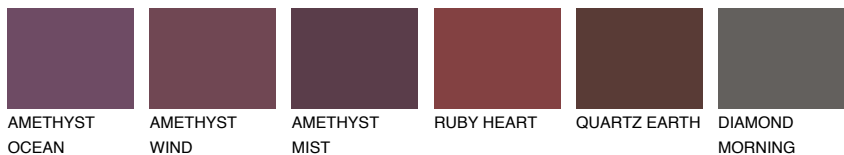

COLOUR DETAILS

CORSICA4 CC4

39% TSR 39%

Matching colours

COLOURS

INTENSE

For more information on plasters and paints, go to www.ceresit.ee

*The presented colours refer to plasters and paints offered by Ceresit. Due to the use of digital techniques, the presented colours might not represent the original ones, thus they cannot be considered as a reliable colour presentation. We recommend checking the authentic colour samples.