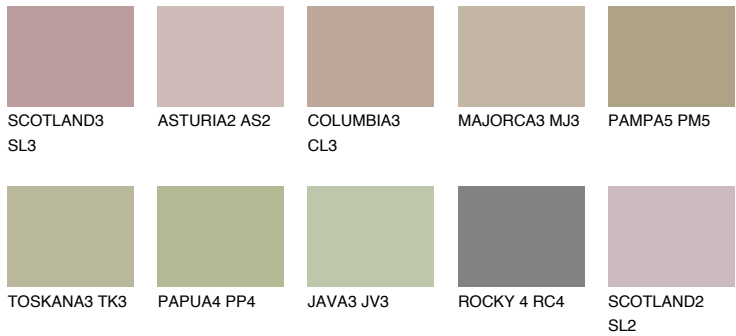

# COLOUR DETAILS

### Matching colours

#### COLOURS

#### INTENSE

For more information on plasters and paints, go to [www.ceresit.ee](http://www.ceresit.ee)

\*The presented colours refer to plasters and paints offered by Ceresit. Due to the use of digital techniques, the presented colours might not represent the original ones, thus they cannot be considered as a reliable colour presentation. We recommend checking the authentic colour samples.