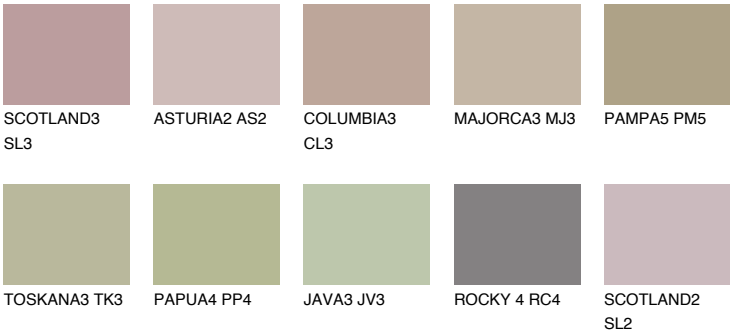

CORSIKA4 CC4

39% TSR 39%

Matching colours

COLOURS

INTENSE

For more information on plasters and paints, go to www.ceresit.ee

*The presented colours refer to plasters and paints offered by Ceresit. Due to the use of digital techniques, the presented colours might not represent the original ones, thus they cannot be considered as a reliable colour presentation. We recommend checking the authentic colour samples.