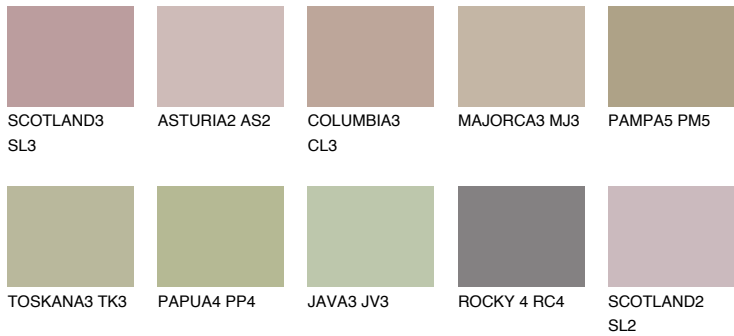

# COLOUR DETAILS

### Matching colours

#### COLOURS

#### INTENSE

For more information on plasters and paints, go to [www.ceresit.ee](http://www.ceresit.ee)

\*The presented colours refer to plasters and paints offered by Ceresit. Due to the use of digital techniques, the presented colours might not represent the original ones, thus they cannot be considered as a reliable colour presentation. We recommend checking the authentic colour samples.