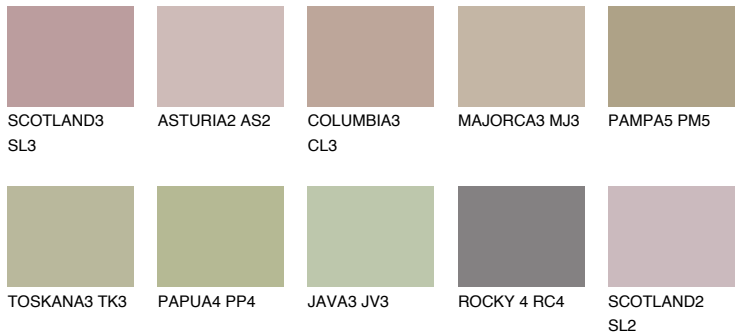

COLOUR DETAILS

CORSICA4 CC4

39% TSR 39%

Matching colours

COLOURS

INTENSE

For more information on plasters and paints, go to www.ceresit.ee

*The presented colours refer to plasters and paints offered by Ceresit. Due to the use of digital techniques, the presented colours might not represent the original ones, thus they cannot be considered as a reliable colour presentation. We recommend checking the authentic colour samples.