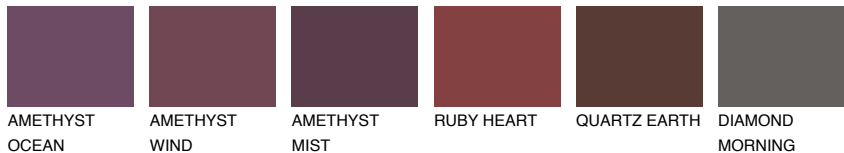

COLOUR DETAILS

CORSICA4 CC4

39% TSR 39%

Matching colours

COLOURS

INTENSE

For more information on plasters and paints, go to www.ceresit.ee

*The presented colours refer to plasters and paints offered by Ceresit. Due to the use of digital techniques, the presented colours might not represent the original ones, thus they cannot be considered as a reliable colour presentation. We recommend checking the authentic colour samples.