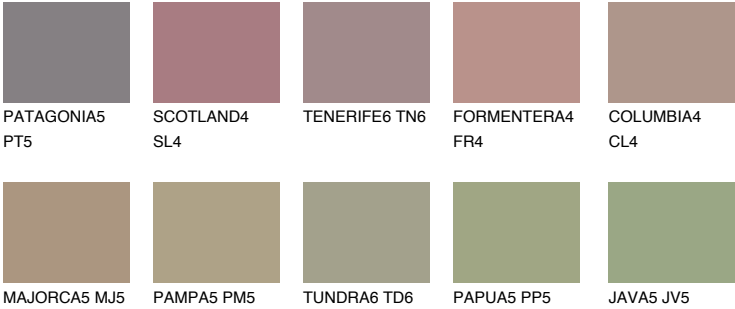

## CORSICA5 CC5

32% TSR 32%

### Matching colours

#### COLOURS

#### INTENSE

For more information on plasters and paints, go to [www.ceresit.ee](http://www.ceresit.ee)

\*The presented colours refer to plasters and paints offered by Ceresit. Due to the use of digital techniques, the presented colours might not represent the original ones, thus they cannot be considered as a reliable colour presentation. We recommend checking the authentic colour samples.