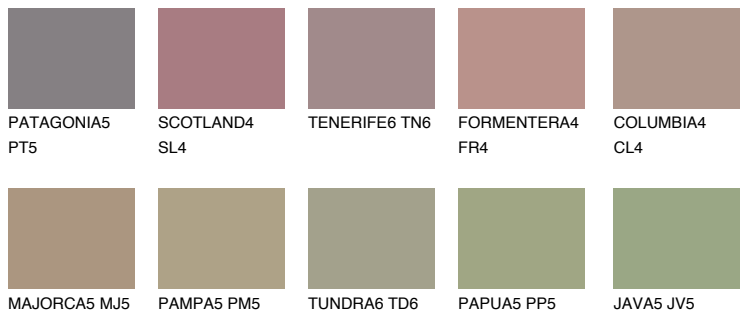

COLOUR DETAILS

CORSICA5 CC5

32% TSR 32%

Matching colours

COLOURS

INTENSE

For more information on plasters and paints, go to www.ceresit.ee

*The presented colours refer to plasters and paints offered by Ceresit. Due to the use of digital techniques, the presented colours might not represent the original ones, thus they cannot be considered as a reliable colour presentation. We recommend checking the authentic colour samples.