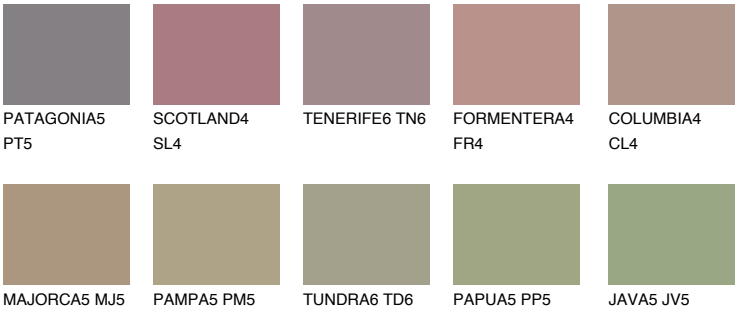

CORSICA5 CC5

32% TSR 32%

Matching colours

COLOURS

INTENSE

For more information on plasters and paints, go to www.ceresit.ee

*The presented colours refer to plasters and paints offered by Ceresit. Due to the use of digital techniques, the presented colours might not represent the original ones, thus they cannot be considered as a reliable colour presentation. We recommend checking the authentic colour samples.