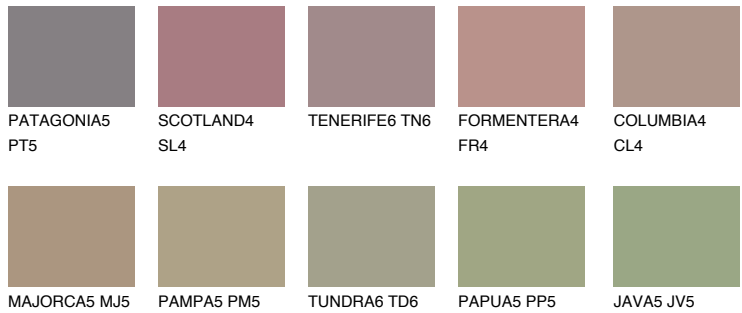

COLOUR DETAILS

CORSICA5 CC5

32% TSR 32%

Matching colours

COLOURS

INTENSE

For more information on plasters and paints, go to www.ceresit.ee

*The presented colours refer to plasters and paints offered by Ceresit. Due to the use of digital techniques, the presented colours might not represent the original ones, thus they cannot be considered as a reliable colour presentation. We recommend checking the authentic colour samples.