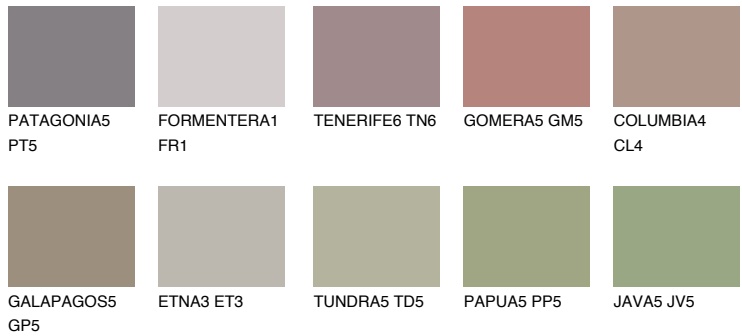

COLOUR DETAILS

CORSICA6 CC6

☀ 25% **TSR** 23%

Matching colours

COLOURS

INTENSE

For more information on plasters and paints, go to
www.ceresit.ee

*The presented colours refer to plasters and paints offered by Ceresit. Due to the use of digital techniques, the presented colours might not represent the original ones, thus they cannot be considered as a reliable colour presentation. We recommend checking the authentic colour samples.