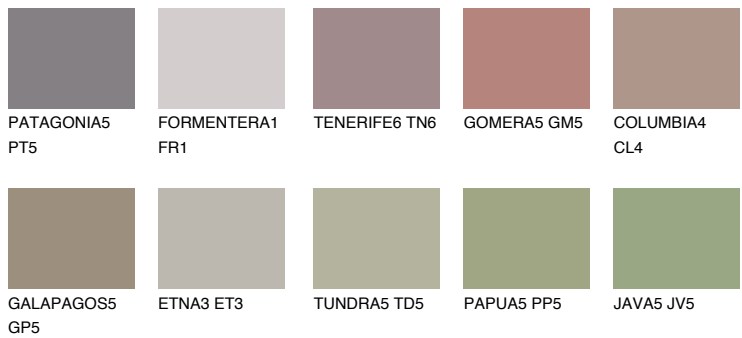

# COLOUR DETAILS

### Matching colours

#### COLOURS

#### INTENSE

For more information on plasters and paints, go to [www.ceresit.ee](http://www.ceresit.ee)

\*The presented colours refer to plasters and paints offered by Ceresit. Due to the use of digital techniques, the presented colours might not represent the original ones, thus they cannot be considered as a reliable colour presentation. We recommend checking the authentic colour samples.