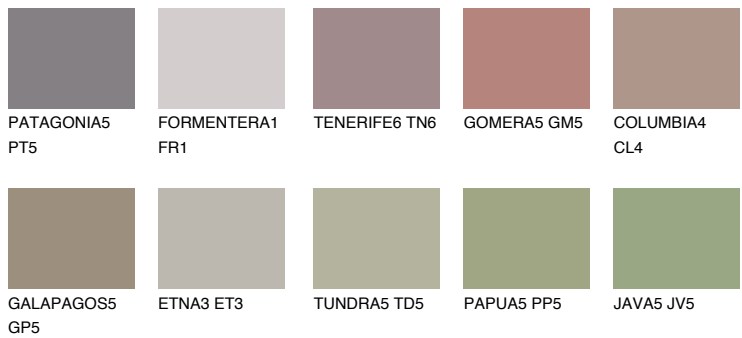

COLOUR DETAILS

CORSICA6 CC6

☀ 25% **TSR** 23%

Matching colours

COLOURS

INTENSE

For more information on plasters and paints, go to www.ceresit.ee

*The presented colours refer to plasters and paints offered by Ceresit. Due to the use of digital techniques, the presented colours might not represent the original ones, thus they cannot be considered as a reliable colour presentation. We recommend checking the authentic colour samples.