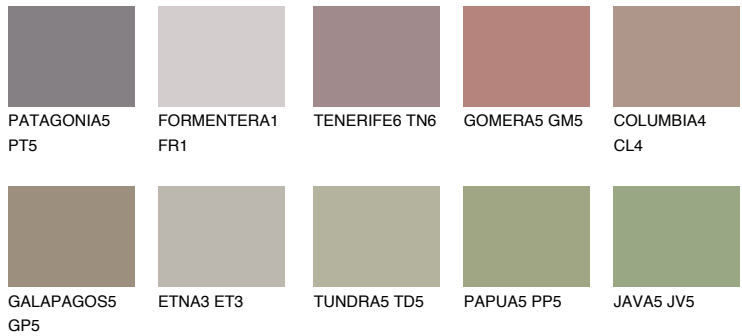

COLOUR DETAILS

CORSICA6 CC6

☀ 25% **TSR** 23%

Matching colours

COLOURS

INTENSE

For more information on plasters and paints, go to www.ceresit.ee

*The presented colours refer to plasters and paints offered by Ceresit. Due to the use of digital techniques, the presented colours might not represent the original ones, thus they cannot be considered as a reliable colour presentation. We recommend checking the authentic colour samples.