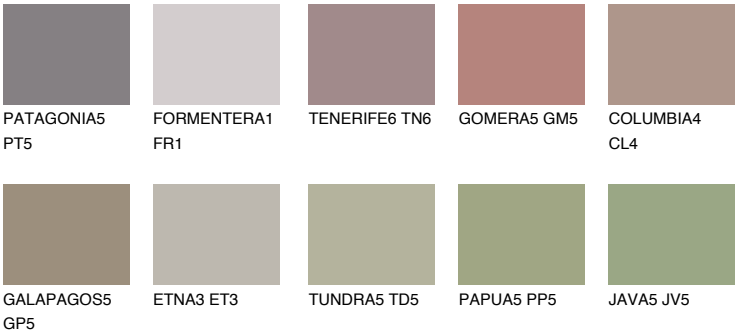

CORSICA6 CC6

25% **TSR** 23%

Matching colours

COLOURS

INTENSE

For more information on plasters and paints, go to www.ceresit.ee

*The presented colours refer to plasters and paints offered by Ceresit. Due to the use of digital techniques, the presented colours might not represent the original ones, thus they cannot be considered as a reliable colour presentation. We recommend checking the authentic colour samples.