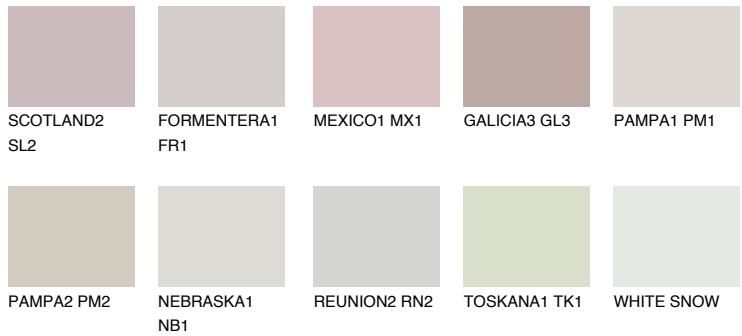

COLOUR DETAILS

MAJORCA1 MJ1

67% **TSR** 63%

Matching colours

COLOURS

INTENSE

For more information on plasters and paints, go to www.ceresit.ee

*The presented colours refer to plasters and paints offered by Ceresit. Due to the use of digital techniques, the presented colours might not represent the original ones, thus they cannot be considered as a reliable colour presentation. We recommend checking the authentic colour samples.