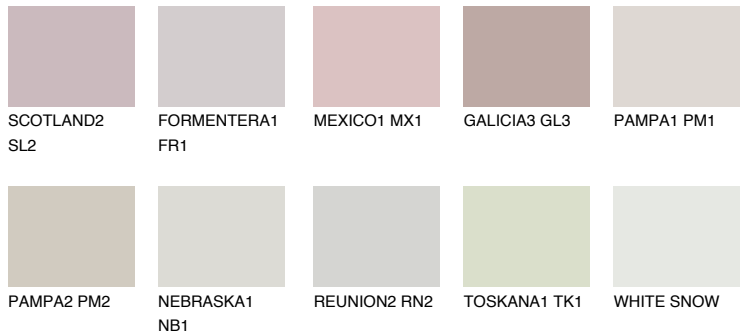

MAJORCA1 MJ1

67% **TSR** 63%

Matching colours

COLOURS

INTENSE

For more information on plasters and paints, go to www.ceresit.ee

*The presented colours refer to plasters and paints offered by Ceresit. Due to the use of digital techniques, the presented colours might not represent the original ones, thus they cannot be considered as a reliable colour presentation. We recommend checking the authentic colour samples.