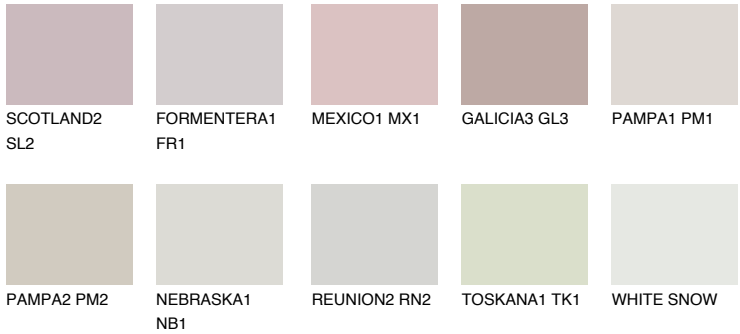

COLOUR DETAILS

MAJORCA1 MJ1

67% TSR 63%

Matching colours

COLOURS

INTENSE

For more information on plasters and paints, go to www.ceresit.ee

*The presented colours refer to plasters and paints offered by Ceresit. Due to the use of digital techniques, the presented colours might not represent the original ones, thus they cannot be considered as a reliable colour presentation. We recommend checking the authentic colour samples.