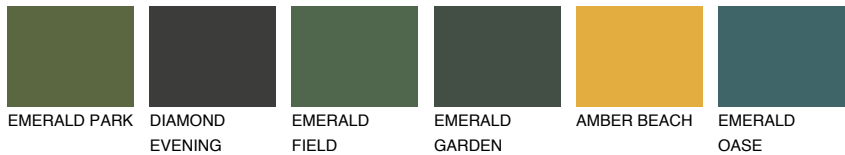

COLOUR DETAILS

MAJORCA1 MJ1

67% TSR 63%

Matching colours

COLOURS

INTENSE

For more information on plasters and paints, go to www.ceresit.ee

*The presented colours refer to plasters and paints offered by Ceresit. Due to the use of digital techniques, the presented colours might not represent the original ones, thus they cannot be considered as a reliable colour presentation. We recommend checking the authentic colour samples.