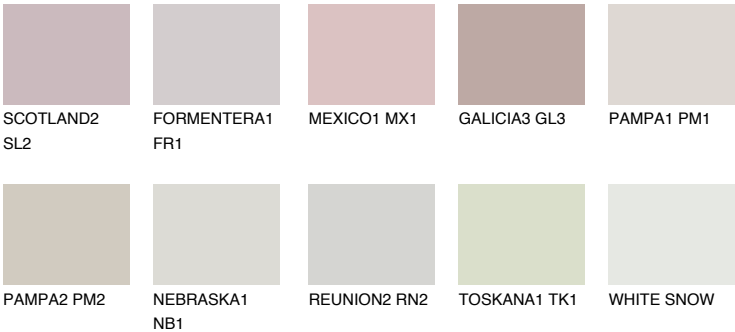

MAJORCA1 MJ1

67% TSR 63%

Matching colours

COLOURS

INTENSE

For more information on plasters and paints, go to www.ceresit.ee

*The presented colours refer to plasters and paints offered by Ceresit. Due to the use of digital techniques, the presented colours might not represent the original ones, thus they cannot be considered as a reliable colour presentation. We recommend checking the authentic colour samples.