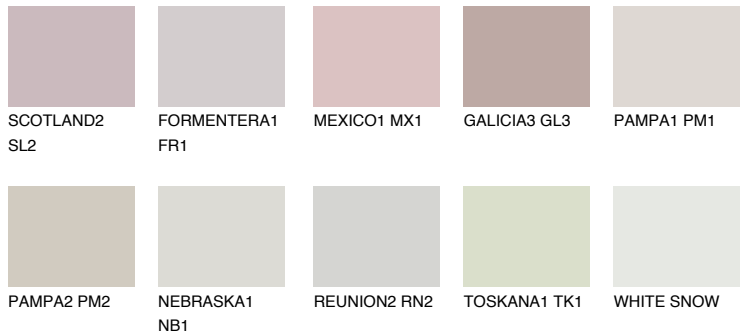

COLOUR DETAILS

MAJORCA1 MJ1

67% TSR 63%

Matching colours

COLOURS

INTENSE

For more information on plasters and paints, go to www.ceresit.ee

*The presented colours refer to plasters and paints offered by Ceresit. Due to the use of digital techniques, the presented colours might not represent the original ones, thus they cannot be considered as a reliable colour presentation. We recommend checking the authentic colour samples.