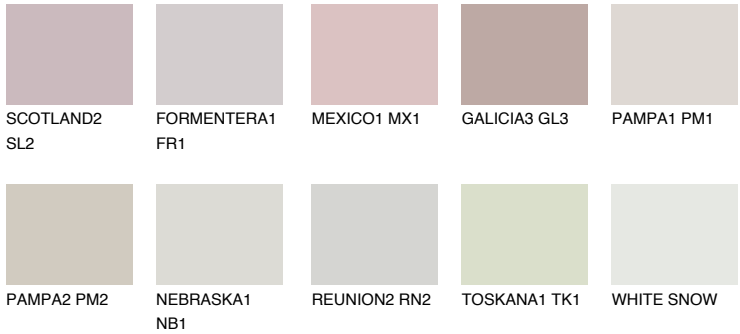

COLOUR DETAILS

MAJORCA1 MJ1

67% **TSR** 63%

Matching colours

COLOURS

INTENSE

For more information on plasters and paints, go to www.ceresit.ee

*The presented colours refer to plasters and paints offered by Ceresit. Due to the use of digital techniques, the presented colours might not represent the original ones, thus they cannot be considered as a reliable colour presentation. We recommend checking the authentic colour samples.