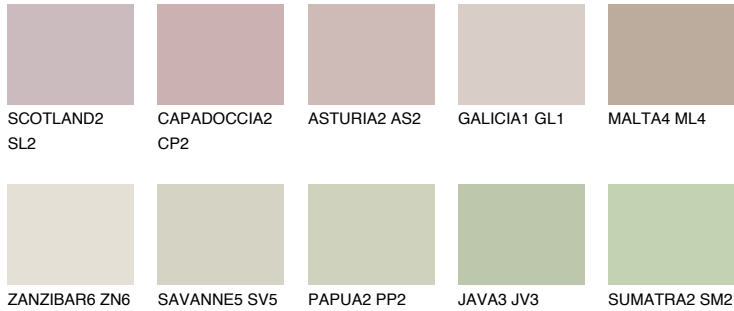

COLOUR DETAILS

MAJORCA2 MJ2

56% **TSR** 50%

Matching colours

COLOURS

INTENSE

For more information on plasters and paints, go to www.ceresit.ee

*The presented colours refer to plasters and paints offered by Ceresit. Due to the use of digital techniques, the presented colours might not represent the original ones, thus they cannot be considered as a reliable colour presentation. We recommend checking the authentic colour samples.