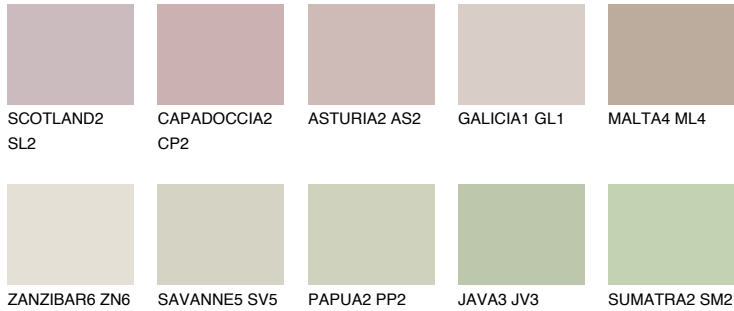

# COLOUR DETAILS

## MAJORCA2 MJ2

56% **TSR** 50%

### Matching colours

#### COLOURS