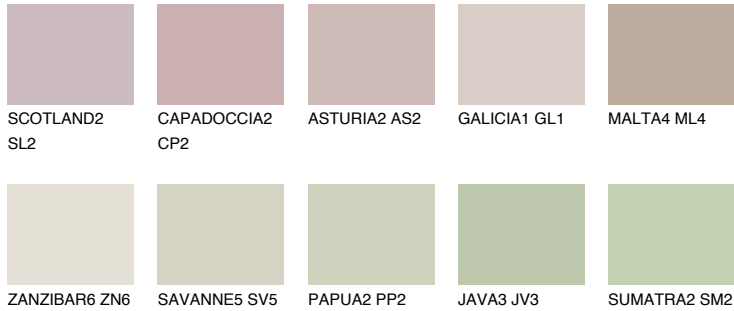

COLOUR DETAILS

MAJORCA2 MJ2

56% TSR 50%

Matching colours

COLOURS

INTENSE

For more information on plasters and paints, go to www.ceresit.ee

*The presented colours refer to plasters and paints offered by Ceresit. Due to the use of digital techniques, the presented colours might not represent the original ones, thus they cannot be considered as a reliable colour presentation. We recommend checking the authentic colour samples.