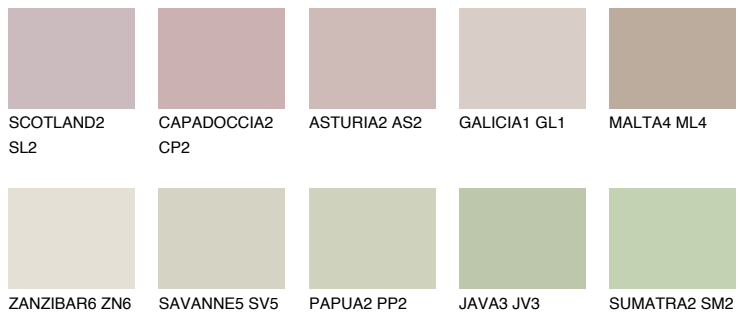

## MAJORCA2 MJ2

56% **TSR** 50%

### Matching colours

#### COLOURS

#### INTENSE

For more information on plasters and paints, go to [www.ceresit.ee](http://www.ceresit.ee)

\*The presented colours refer to plasters and paints offered by Ceresit. Due to the use of digital techniques, the presented colours might not represent the original ones, thus they cannot be considered as a reliable colour presentation. We recommend checking the authentic colour samples.