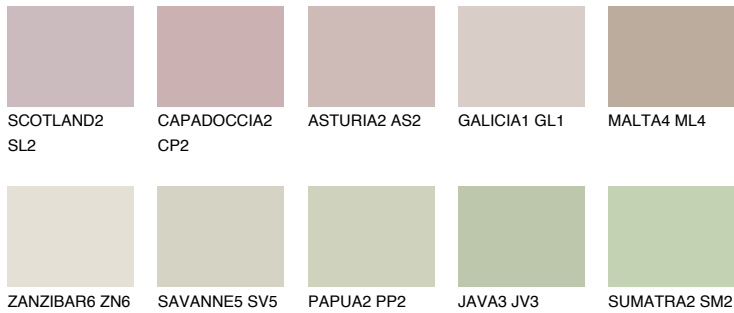

# COLOUR DETAILS

## MAJORCA2 MJ2

56% TSR 50%

### Matching colours

#### COLOURS