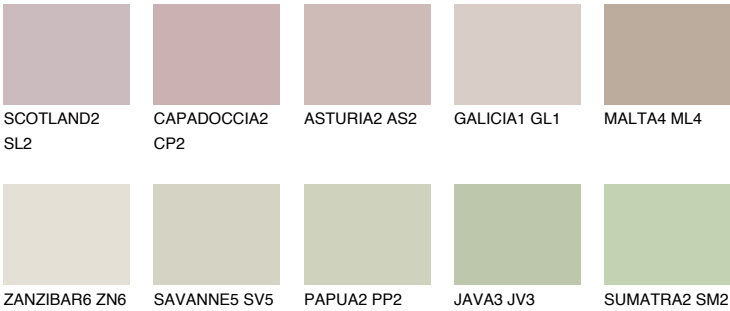

## MAJORCA2 MJ2

56% **TSR** 50%

### Matching colours

#### COLOURS

#### INTENSE

For more information on plasters and paints, go to [www.ceresit.ee](http://www.ceresit.ee)

\*The presented colours refer to plasters and paints offered by Ceresit. Due to the use of digital techniques, the presented colours might not represent the original ones, thus they cannot be considered as a reliable colour presentation. We recommend checking the authentic colour samples.