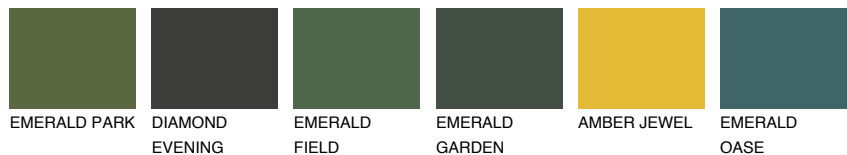

COLOUR DETAILS

MAJORCA3 MJ3

48% **TSR** 44%

Matching colours

COLOURS

INTENSE

For more information on plasters and paints, go to www.ceresit.ee

*The presented colours refer to plasters and paints offered by Ceresit. Due to the use of digital techniques, the presented colours might not represent the original ones, thus they cannot be considered as a reliable colour presentation. We recommend checking the authentic colour samples.