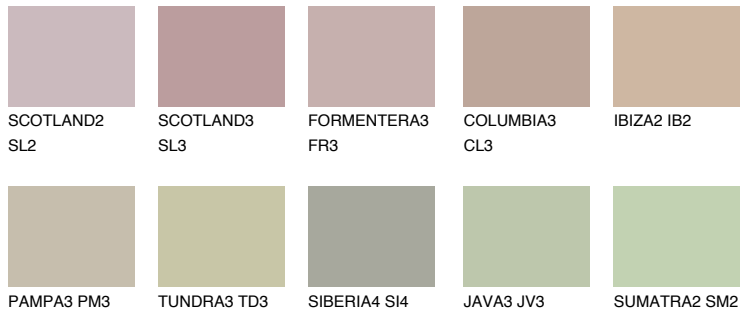

COLOUR DETAILS

MAJORCA3 MJ3

48% **TSR** 44%

Matching colours

COLOURS

INTENSE

For more information on plasters and paints, go to www.ceresit.ee

*The presented colours refer to plasters and paints offered by Ceresit. Due to the use of digital techniques, the presented colours might not represent the original ones, thus they cannot be considered as a reliable colour presentation. We recommend checking the authentic colour samples.