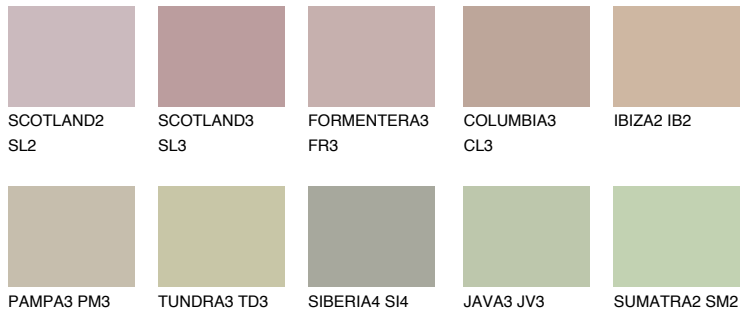

# COLOUR DETAILS

## MAJORCA3 MJ3

48% TSR 44%

### Matching colours

#### COLOURS