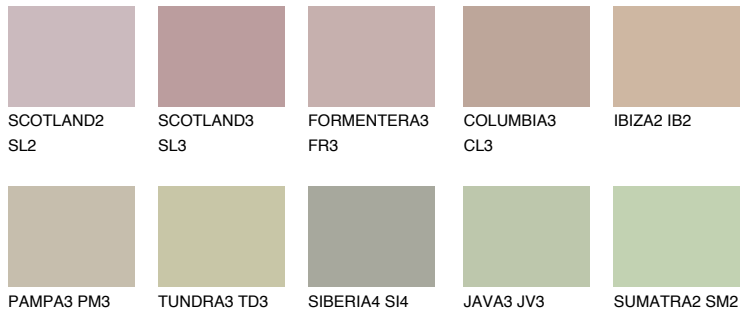

COLOUR DETAILS

MAJORCA3 MJ3

48% TSR 44%

Matching colours

COLOURS

INTENSE

For more information on plasters and paints, go to www.ceresit.ee

*The presented colours refer to plasters and paints offered by Ceresit. Due to the use of digital techniques, the presented colours might not represent the original ones, thus they cannot be considered as a reliable colour presentation. We recommend checking the authentic colour samples.