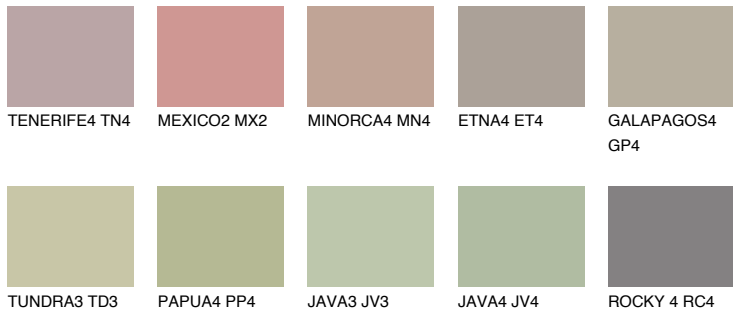

COLOUR DETAILS

MAJORCA4 MJ4

43% TSR 38%

Matching colours

COLOURS

INTENSE

For more information on plasters and paints, go to www.ceresit.ee

*The presented colours refer to plasters and paints offered by Ceresit. Due to the use of digital techniques, the presented colours might not represent the original ones, thus they cannot be considered as a reliable colour presentation. We recommend checking the authentic colour samples.