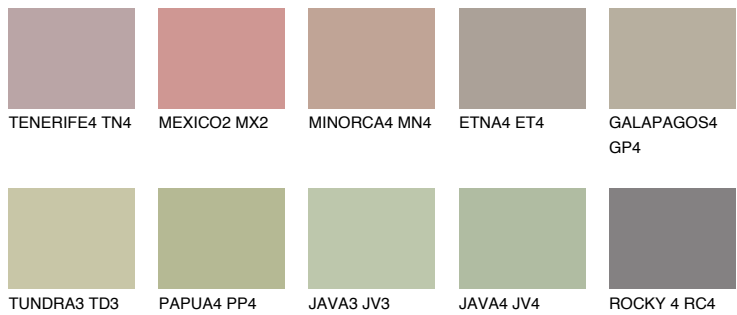

COLOUR DETAILS

MAJORCA4 MJ4

43% TSR 38%

Matching colours

COLOURS

INTENSE

For more information on plasters and paints, go to www.ceresit.ee

*The presented colours refer to plasters and paints offered by Ceresit. Due to the use of digital techniques, the presented colours might not represent the original ones, thus they cannot be considered as a reliable colour presentation. We recommend checking the authentic colour samples.