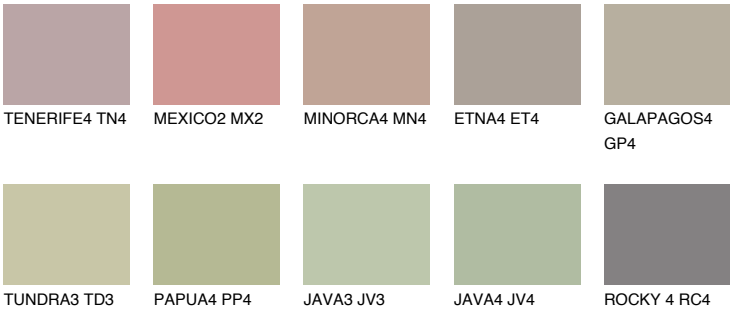

MAJORCA4 MJ4

43% **TSR** 38%

Matching colours

COLOURS

INTENSE

For more information on plasters and paints, go to www.ceresit.ee

*The presented colours refer to plasters and paints offered by Ceresit. Due to the use of digital techniques, the presented colours might not represent the original ones, thus they cannot be considered as a reliable colour presentation. We recommend checking the authentic colour samples.