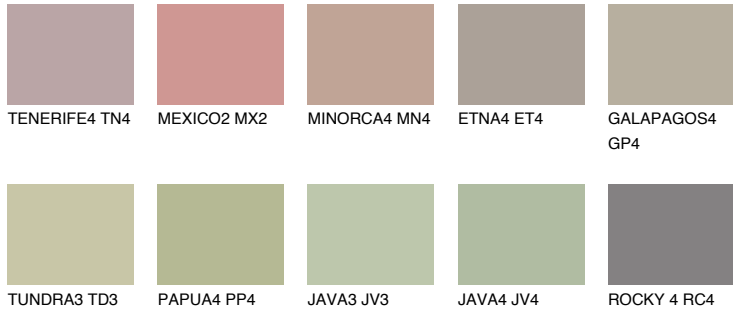

COLOUR DETAILS

MAJORCA4 MJ4

43% **TSR** 38%

Matching colours

COLOURS

INTENSE

For more information on plasters and paints, go to www.ceresit.ee

*The presented colours refer to plasters and paints offered by Ceresit. Due to the use of digital techniques, the presented colours might not represent the original ones, thus they cannot be considered as a reliable colour presentation. We recommend checking the authentic colour samples.