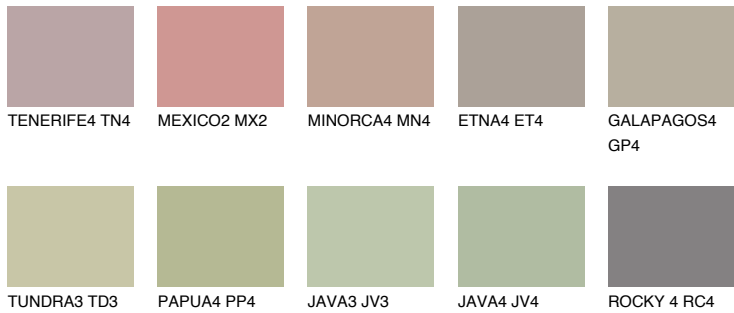

COLOUR DETAILS

MAJORCA4 MJ4

43% TSR 38%

Matching colours

COLOURS

INTENSE

For more information on plasters and paints, go to www.ceresit.ee

*The presented colours refer to plasters and paints offered by Ceresit. Due to the use of digital techniques, the presented colours might not represent the original ones, thus they cannot be considered as a reliable colour presentation. We recommend checking the authentic colour samples.