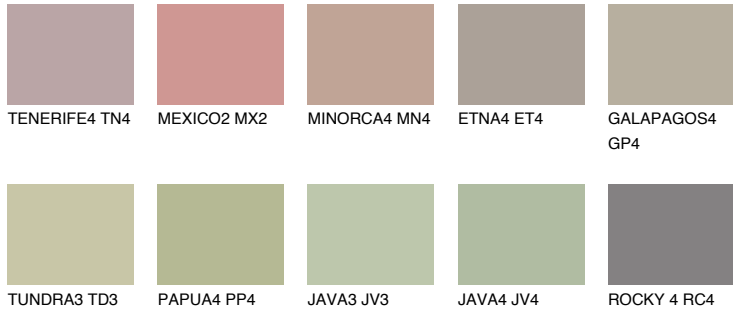

COLOUR DETAILS

MAJORCA4 MJ4

43% TSR 38%

Matching colours

COLOURS

INTENSE

For more information on plasters and paints, go to www.ceresit.ee

*The presented colours refer to plasters and paints offered by Ceresit. Due to the use of digital techniques, the presented colours might not represent the original ones, thus they cannot be considered as a reliable colour presentation. We recommend checking the authentic colour samples.