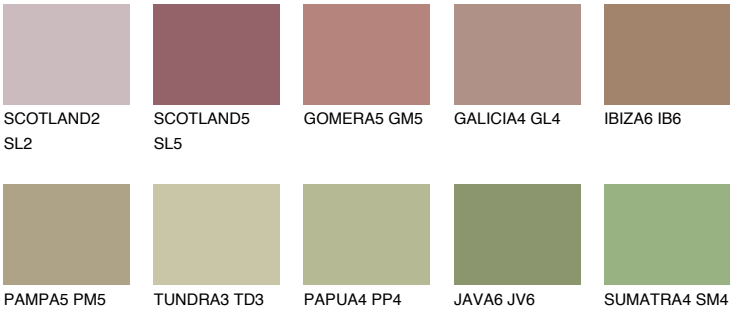

## MAJORCA5 MJ5

32% TSR 29%

### Matching colours

#### COLOURS

#### INTENSE

For more information on plasters and paints, go to [www.ceresit.ee](http://www.ceresit.ee)

\*The presented colours refer to plasters and paints offered by Ceresit. Due to the use of digital techniques, the presented colours might not represent the original ones, thus they cannot be considered as a reliable colour presentation. We recommend checking the authentic colour samples.