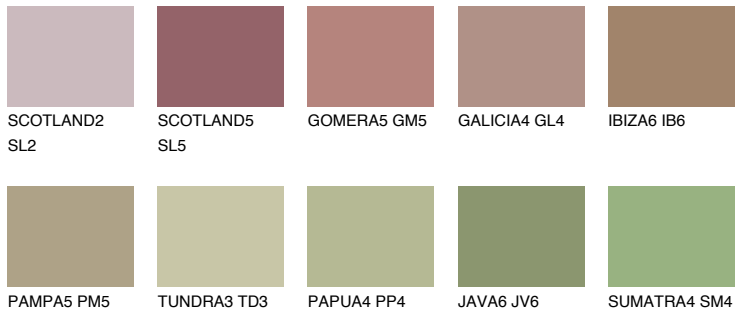

COLOUR DETAILS

MAJORCA5 MJ5

32% TSR 29%

Matching colours

COLOURS

INTENSE

For more information on plasters and paints, go to www.ceresit.ee

*The presented colours refer to plasters and paints offered by Ceresit. Due to the use of digital techniques, the presented colours might not represent the original ones, thus they cannot be considered as a reliable colour presentation. We recommend checking the authentic colour samples.