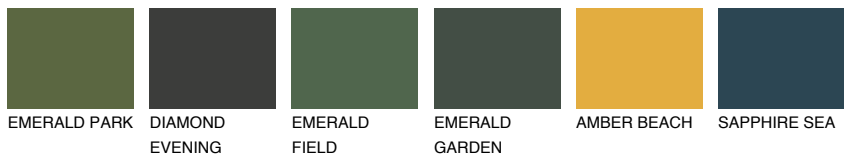

COLOUR DETAILS

MAJORCA5 MJ5

32% TSR 29%

Matching colours

COLOURS

INTENSE

For more information on plasters and paints, go to www.ceresit.ee

*The presented colours refer to plasters and paints offered by Ceresit. Due to the use of digital techniques, the presented colours might not represent the original ones, thus they cannot be considered as a reliable colour presentation. We recommend checking the authentic colour samples.