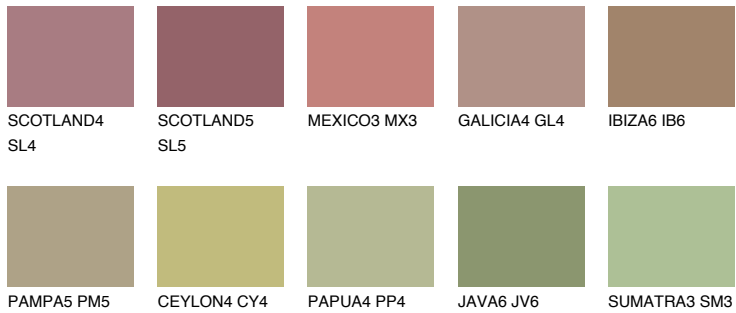

# COLOUR DETAILS

## MAJORCA6 MJ6

☀ 27%    **TSR** 25%

### Matching colours

#### COLOURS