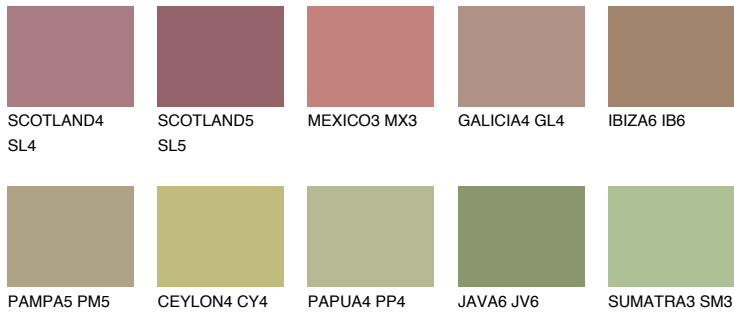

COLOUR DETAILS

MAJORCA6 MJ6

☀ 27% **TSR** 25%

Matching colours

COLOURS

INTENSE

For more information on plasters and paints, go to www.ceresit.ee

*The presented colours refer to plasters and paints offered by Ceresit. Due to the use of digital techniques, the presented colours might not represent the original ones, thus they cannot be considered as a reliable colour presentation. We recommend checking the authentic colour samples.