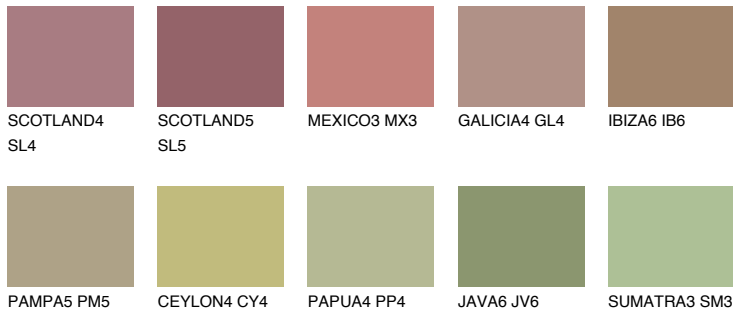

COLOUR DETAILS

MAJORCA6 MJ6

☀ 27% **TSR** 25%

Matching colours

COLOURS

INTENSE

For more information on plasters and paints, go to www.ceresit.ee

*The presented colours refer to plasters and paints offered by Ceresit. Due to the use of digital techniques, the presented colours might not represent the original ones, thus they cannot be considered as a reliable colour presentation. We recommend checking the authentic colour samples.