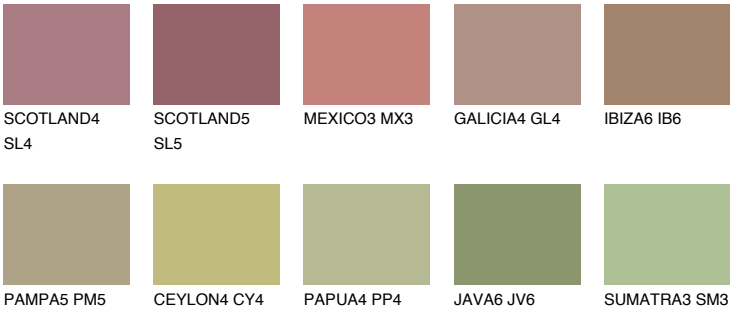

MAJORCA6 MJ6

☀ 27% **TSR** 25%

Matching colours

COLOURS

INTENSE

For more information on plasters and paints, go to www.ceresit.ee

*The presented colours refer to plasters and paints offered by Ceresit. Due to the use of digital techniques, the presented colours might not represent the original ones, thus they cannot be considered as a reliable colour presentation. We recommend checking the authentic colour samples.