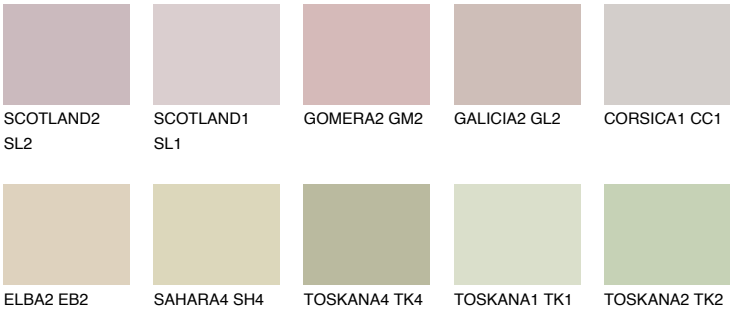

IBIZA1 IB1

61% **TSR** 57%

Matching colours

COLOURS

INTENSE

For more information on plasters and paints, go to www.ceresit.ee

*The presented colours refer to plasters and paints offered by Ceresit. Due to the use of digital techniques, the presented colours might not represent the original ones, thus they cannot be considered as a reliable colour presentation. We recommend checking the authentic colour samples.