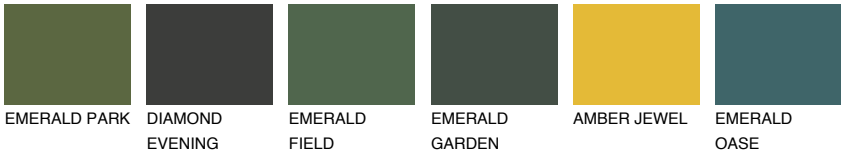

IBIZA1 IB1

61% **TSR** 57%

Matching colours

COLOURS

INTENSE

For more information on plasters and paints, go to www.ceresit.ee

*The presented colours refer to plasters and paints offered by Ceresit. Due to the use of digital techniques, the presented colours might not represent the original ones, thus they cannot be considered as a reliable colour presentation. We recommend checking the authentic colour samples.