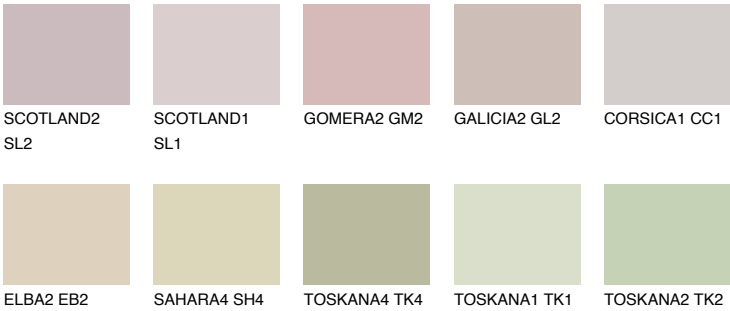

**IBIZA1 IB1**

61% **TSR** 57%

## Matching colours

### COLOURS

### INTENSE

For more information on plasters and paints, go to [www.ceresit.ee](http://www.ceresit.ee)

\*The presented colours refer to plasters and paints offered by Ceresit. Due to the use of digital techniques, the presented colours might not represent the original ones, thus they cannot be considered as a reliable colour presentation. We recommend checking the authentic colour samples.