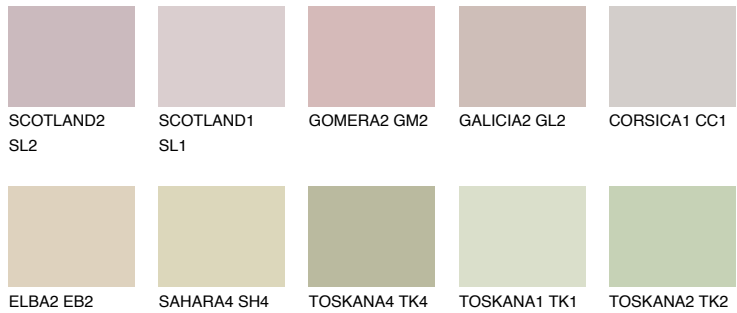

COLOUR DETAILS

IBIZA1 IB1

61% **TSR** 57%

Matching colours

COLOURS

INTENSE

For more information on plasters and paints, go to www.ceresit.ee

*The presented colours refer to plasters and paints offered by Ceresit. Due to the use of digital techniques, the presented colours might not represent the original ones, thus they cannot be considered as a reliable colour presentation. We recommend checking the authentic colour samples.