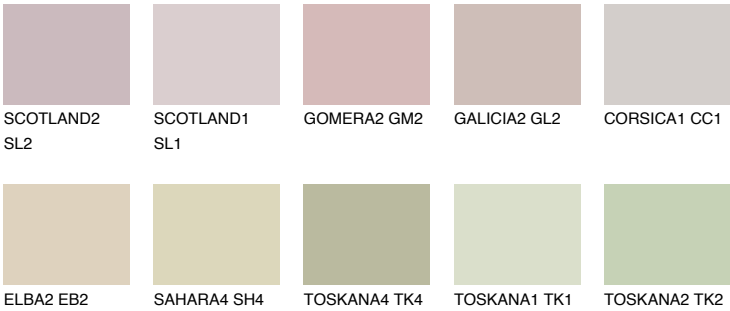

IBIZA1 IB1

61% **TSR** 57%

Matching colours

COLOURS

INTENSE

For more information on plasters and paints, go to
www.ceresit.ee

*The presented colours refer to plasters and paints offered by Ceresit. Due to the use of digital techniques, the presented colours might not represent the original ones, thus they cannot be considered as a reliable colour presentation. We recommend checking the authentic colour samples.