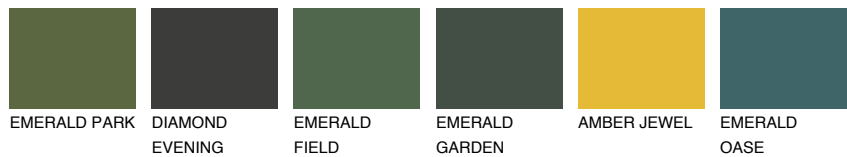

COLOUR DETAILS

IBIZA1 IB1

61% **TSR** 57%

Matching colours

COLOURS

INTENSE

For more information on plasters and paints, go to www.ceresit.ee

*The presented colours refer to plasters and paints offered by Ceresit. Due to the use of digital techniques, the presented colours might not represent the original ones, thus they cannot be considered as a reliable colour presentation. We recommend checking the authentic colour samples.