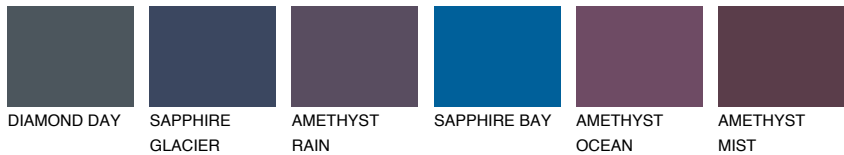

COLOUR DETAILS

OCEANIA5 OC5

47% **TSR** 56%

Matching colours

COLOURS

INTENSE

For more information on plasters and paints, go to www.ceresit.ee

*The presented colours refer to plasters and paints offered by Ceresit. Due to the use of digital techniques, the presented colours might not represent the original ones, thus they cannot be considered as a reliable colour presentation. We recommend checking the authentic colour samples.