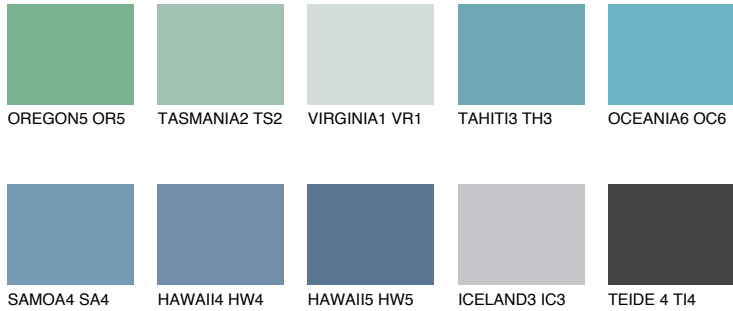

COLOUR DETAILS

OCEANIA5 OC5

47% **TSR** 56%

Matching colours

COLOURS

INTENSE

For more information on plasters and paints, go to www.ceresit.ee

*The presented colours refer to plasters and paints offered by Ceresit. Due to the use of digital techniques, the presented colours might not represent the original ones, thus they cannot be considered as a reliable colour presentation. We recommend checking the authentic colour samples.