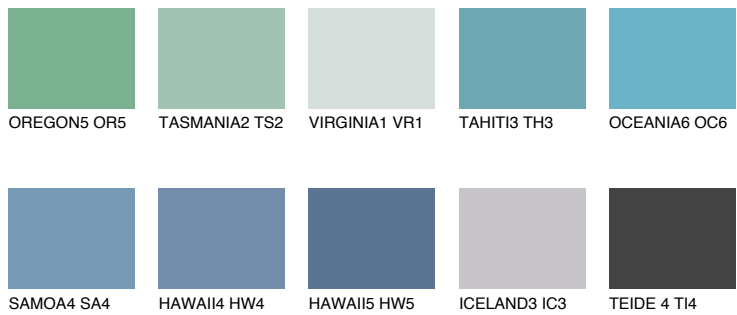

COLOUR DETAILS

OCEANIA5 OC5

47% **TSR** 56%

Matching colours

COLOURS

INTENSE

For more information on plasters and paints, go to www.ceresit.ee

*The presented colours refer to plasters and paints offered by Ceresit. Due to the use of digital techniques, the presented colours might not represent the original ones, thus they cannot be considered as a reliable colour presentation. We recommend checking the authentic colour samples.