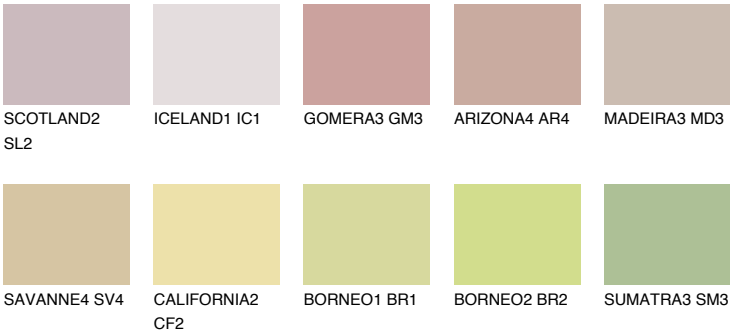

IBIZA2 IB2

50% **TSR** 48%

Matching colours

COLOURS

INTENSE

For more information on plasters and paints, go to
www.ceresit.ee

*The presented colours refer to plasters and paints offered by Ceresit. Due to the use of digital techniques, the presented colours might not represent the original ones, thus they cannot be considered as a reliable colour presentation. We recommend checking the authentic colour samples.