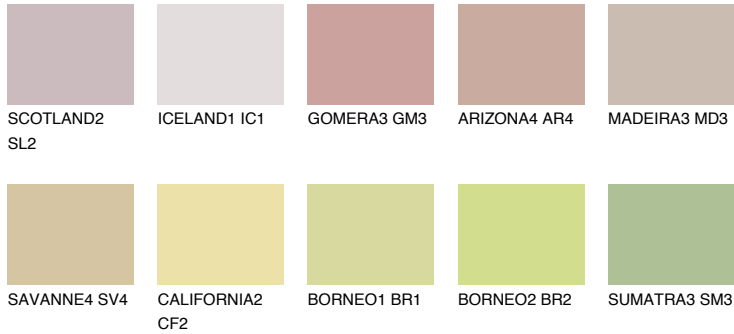

**IBIZA2 IB2**

50% **TSR** 48%

## Matching colours

### COLOURS

### INTENSE

For more information on plasters and paints, go to  
[www.ceresit.ee](http://www.ceresit.ee)

\*The presented colours refer to plasters and paints offered by Ceresit. Due to the use of digital techniques, the presented colours might not represent the original ones, thus they cannot be considered as a reliable colour presentation. We recommend checking the authentic colour samples.