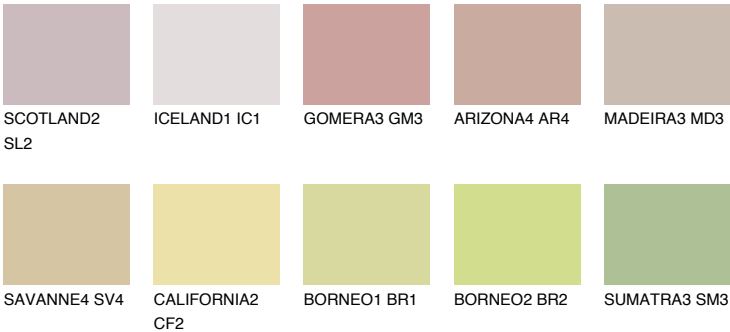

IBIZA2 IB2

50% **TSR** 48%

Matching colours

COLOURS

INTENSE

For more information on plasters and paints, go to www.ceresit.ee

*The presented colours refer to plasters and paints offered by Ceresit. Due to the use of digital techniques, the presented colours might not represent the original ones, thus they cannot be considered as a reliable colour presentation. We recommend checking the authentic colour samples.