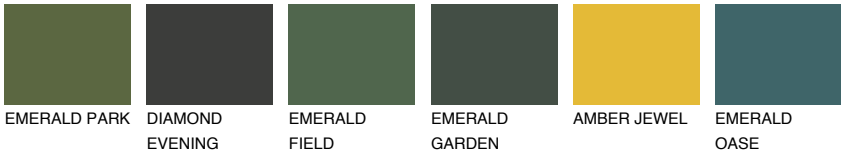

IBIZA2 IB2

50% **TSR** 48%

Matching colours

COLOURS

INTENSE

For more information on plasters and paints, go to www.ceresit.ee

*The presented colours refer to plasters and paints offered by Ceresit. Due to the use of digital techniques, the presented colours might not represent the original ones, thus they cannot be considered as a reliable colour presentation. We recommend checking the authentic colour samples.