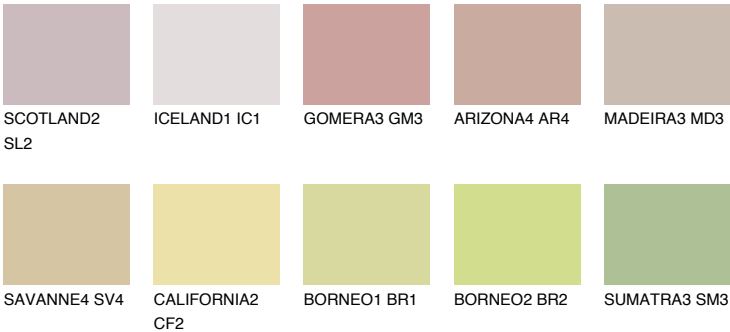

**IBIZA2 IB2**

50% **TSR** 48%

## Matching colours

### COLOURS

### INTENSE

For more information on plasters and paints, go to [www.ceresit.ee](http://www.ceresit.ee)

\*The presented colours refer to plasters and paints offered by Ceresit. Due to the use of digital techniques, the presented colours might not represent the original ones, thus they cannot be considered as a reliable colour presentation. We recommend checking the authentic colour samples.