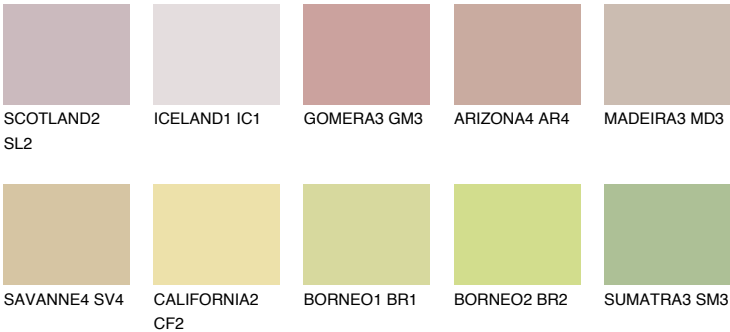

IBIZA2 IB2

50% **TSR** 48%

Matching colours

COLOURS

INTENSE

For more information on plasters and paints, go to
www.ceresit.ee

*The presented colours refer to plasters and paints offered by Ceresit. Due to the use of digital techniques, the presented colours might not represent the original ones, thus they cannot be considered as a reliable colour presentation. We recommend checking the authentic colour samples.