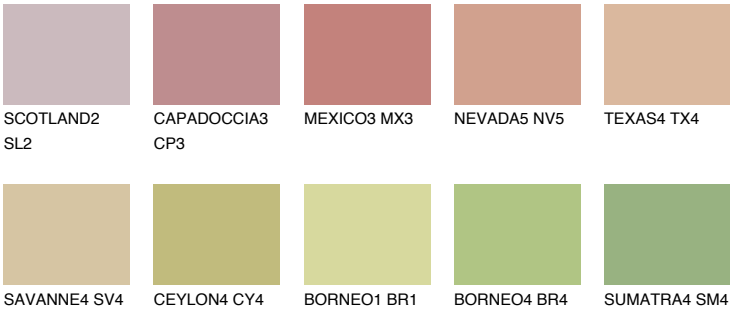

IBIZA3 IB3

43% **TSR** 45%

Matching colours

COLOURS

INTENSE

For more information on plasters and paints, go to www.ceresit.ee

*The presented colours refer to plasters and paints offered by Ceresit. Due to the use of digital techniques, the presented colours might not represent the original ones, thus they cannot be considered as a reliable colour presentation. We recommend checking the authentic colour samples.