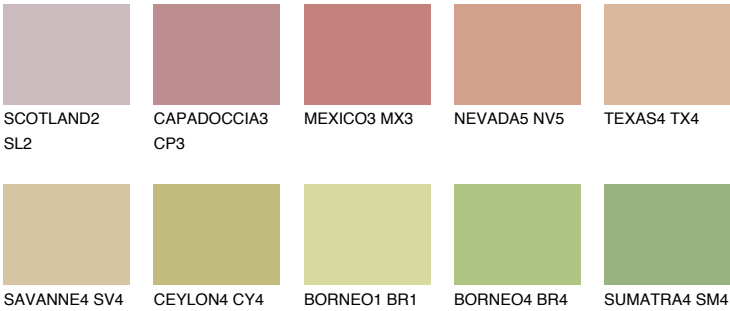

**IBIZA3 IB3**

43% **TSR** 45%

## Matching colours

### COLOURS

### INTENSE

For more information on plasters and paints, go to [www.ceresit.ee](http://www.ceresit.ee)

\*The presented colours refer to plasters and paints offered by Ceresit. Due to the use of digital techniques, the presented colours might not represent the original ones, thus they cannot be considered as a reliable colour presentation. We recommend checking the authentic colour samples.