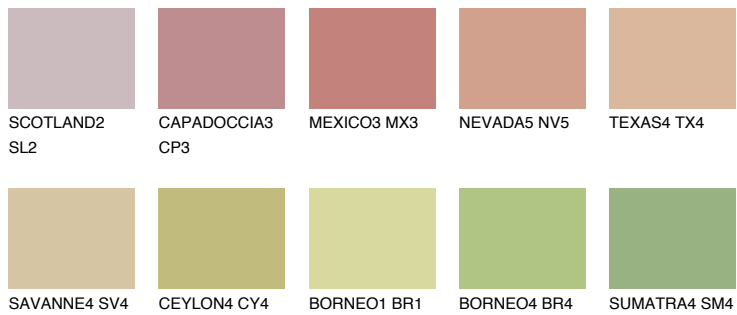

COLOUR DETAILS

IBIZA3 IB3

43% **TSR** 45%

Matching colours

COLOURS

INTENSE

For more information on plasters and paints, go to www.ceresit.ee

*The presented colours refer to plasters and paints offered by Ceresit. Due to the use of digital techniques, the presented colours might not represent the original ones, thus they cannot be considered as a reliable colour presentation. We recommend checking the authentic colour samples.